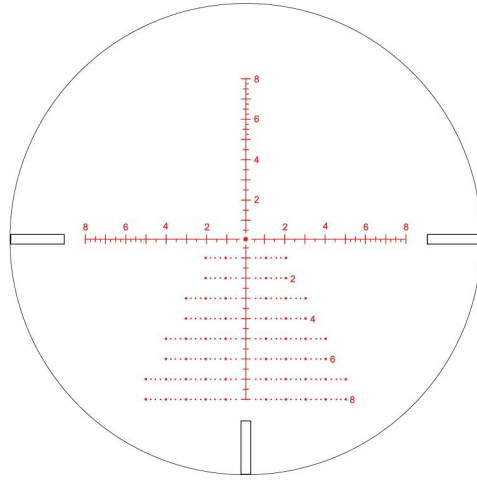

VCT-20A(MIL)