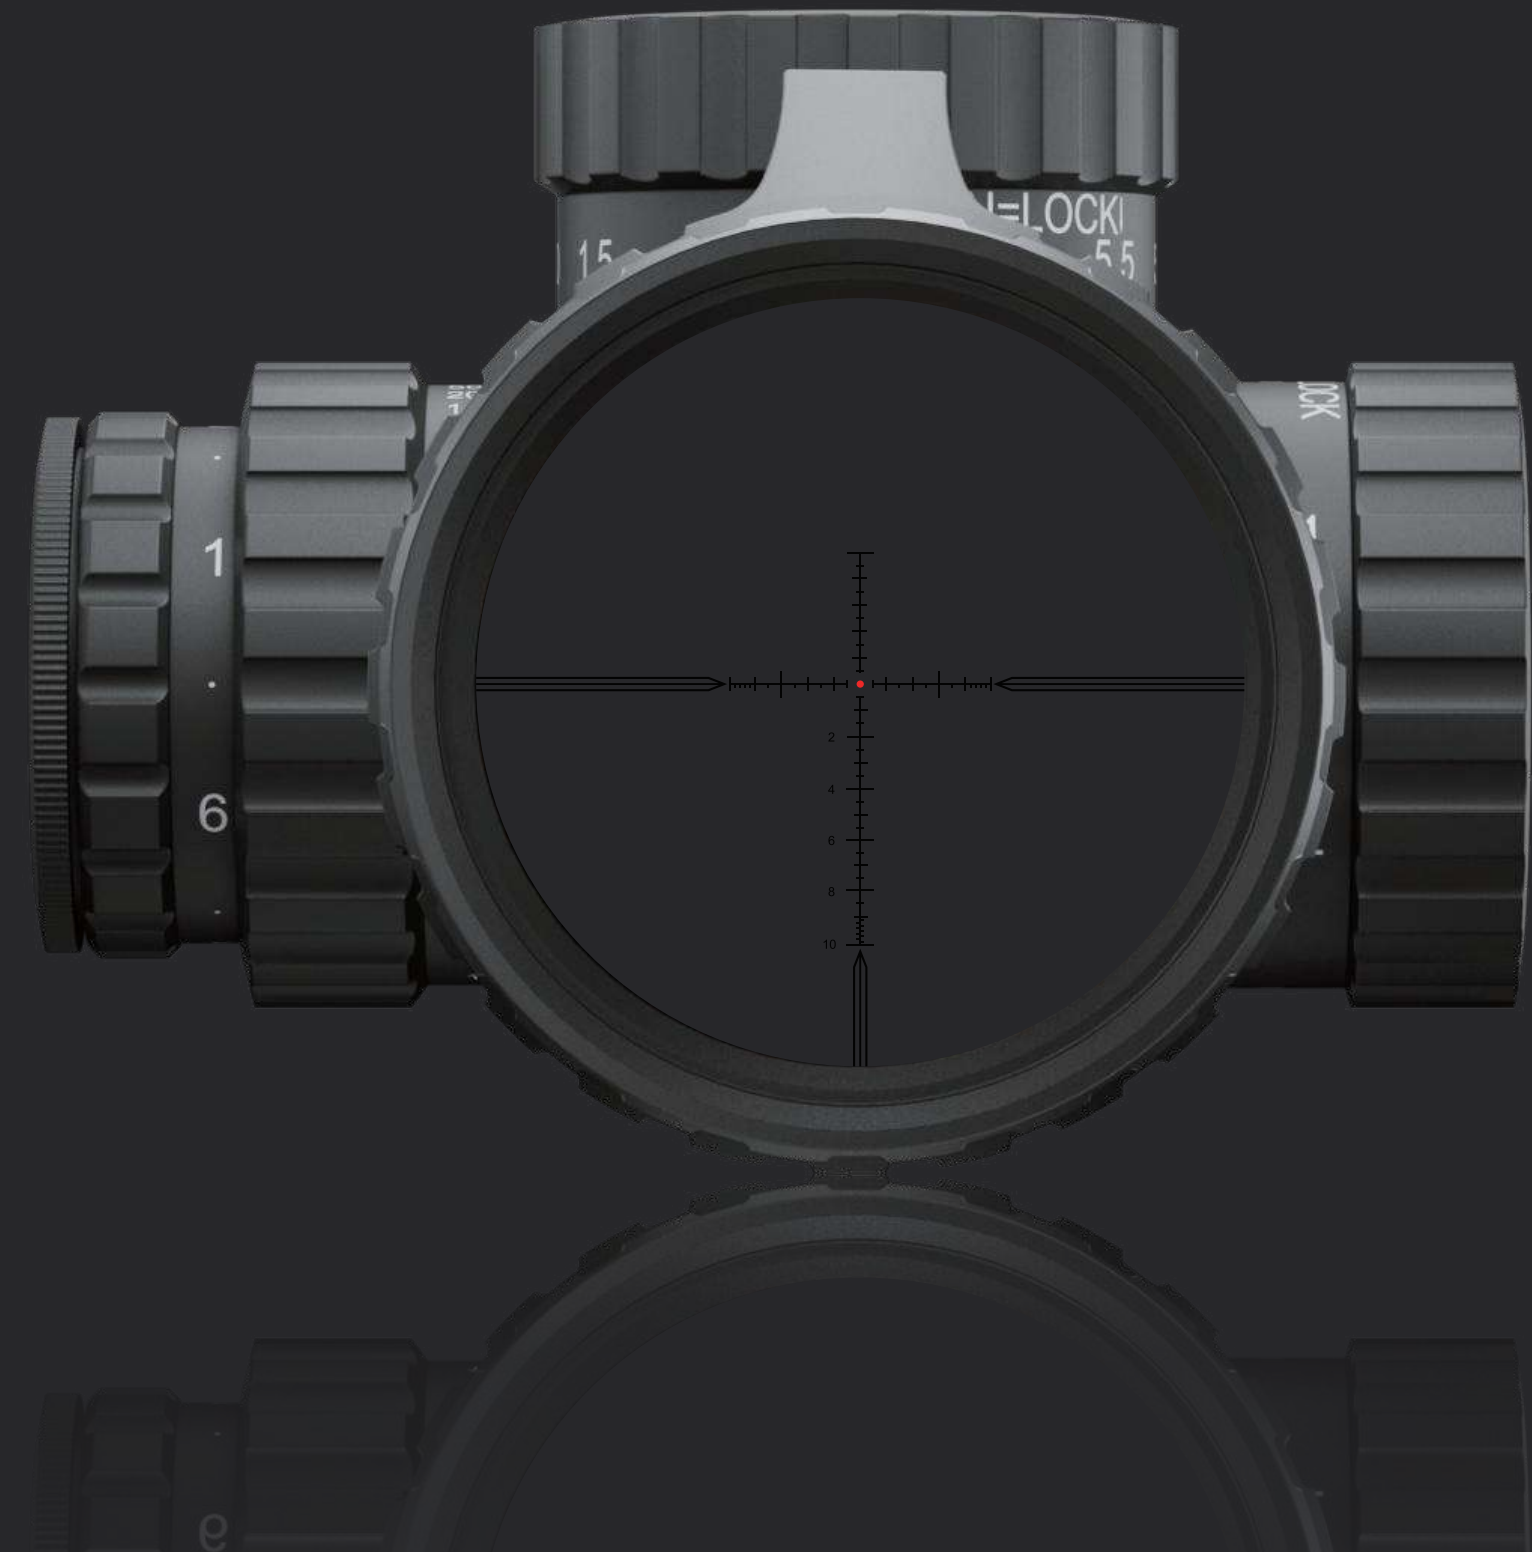

TAURUS FFP

Crystal, classic, competitive

FMC LENS

Fully-multi-coated is a multiple coating onto the lens surface to reduce reflections and increase transmission

SHOCK PROOF

Shock tested to 1000g and constructed with durable materials & resistant coatings to ensure internal components are not damaged by recoil

TURRET

You can DIY scope turret label for quick and easy-to-use adjustment
Ergonomically designed with more tactile and audible click adjustments

6 LEVELS ILLUMINATION

TURRET LOCK

Turret lock is a feature of some riflescope models that allows the shooter to lock the turrets in place after sighting in the rifle

As magnification changes, the reticle is enlarged and reduced in proportion to the image. Take distance measurements at any magnification for hunters and shooters. An ideal reticle for tactical use.

SIDE FOCUS

From 15 yards to infinity, quickly make precise adjustments without taking your eyes off the target and for medium to long range shooting

WATER PROOF

There are always exciting things to be seen in the world of nature-even in wet weather. A coating for the lenses of Taurus 30mm FFP that enables a clear and unhindered view in all weather conditions