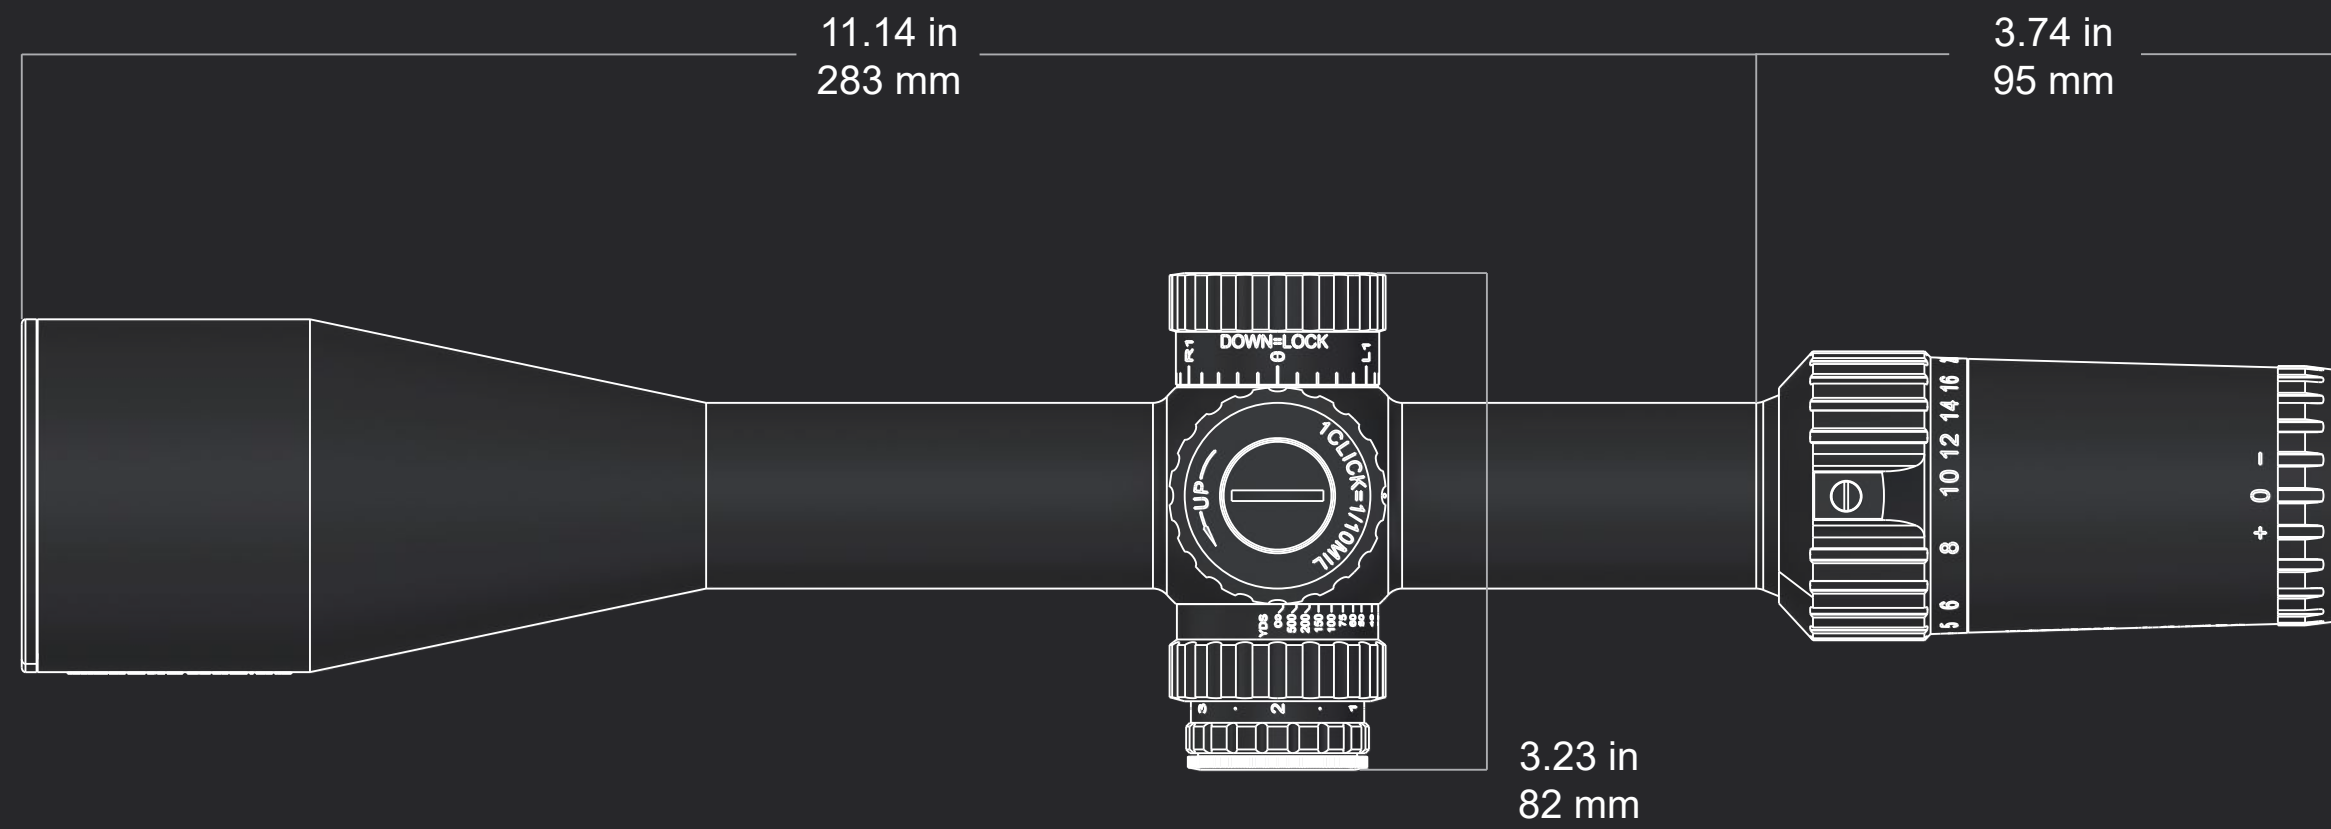

DIMENSIONS