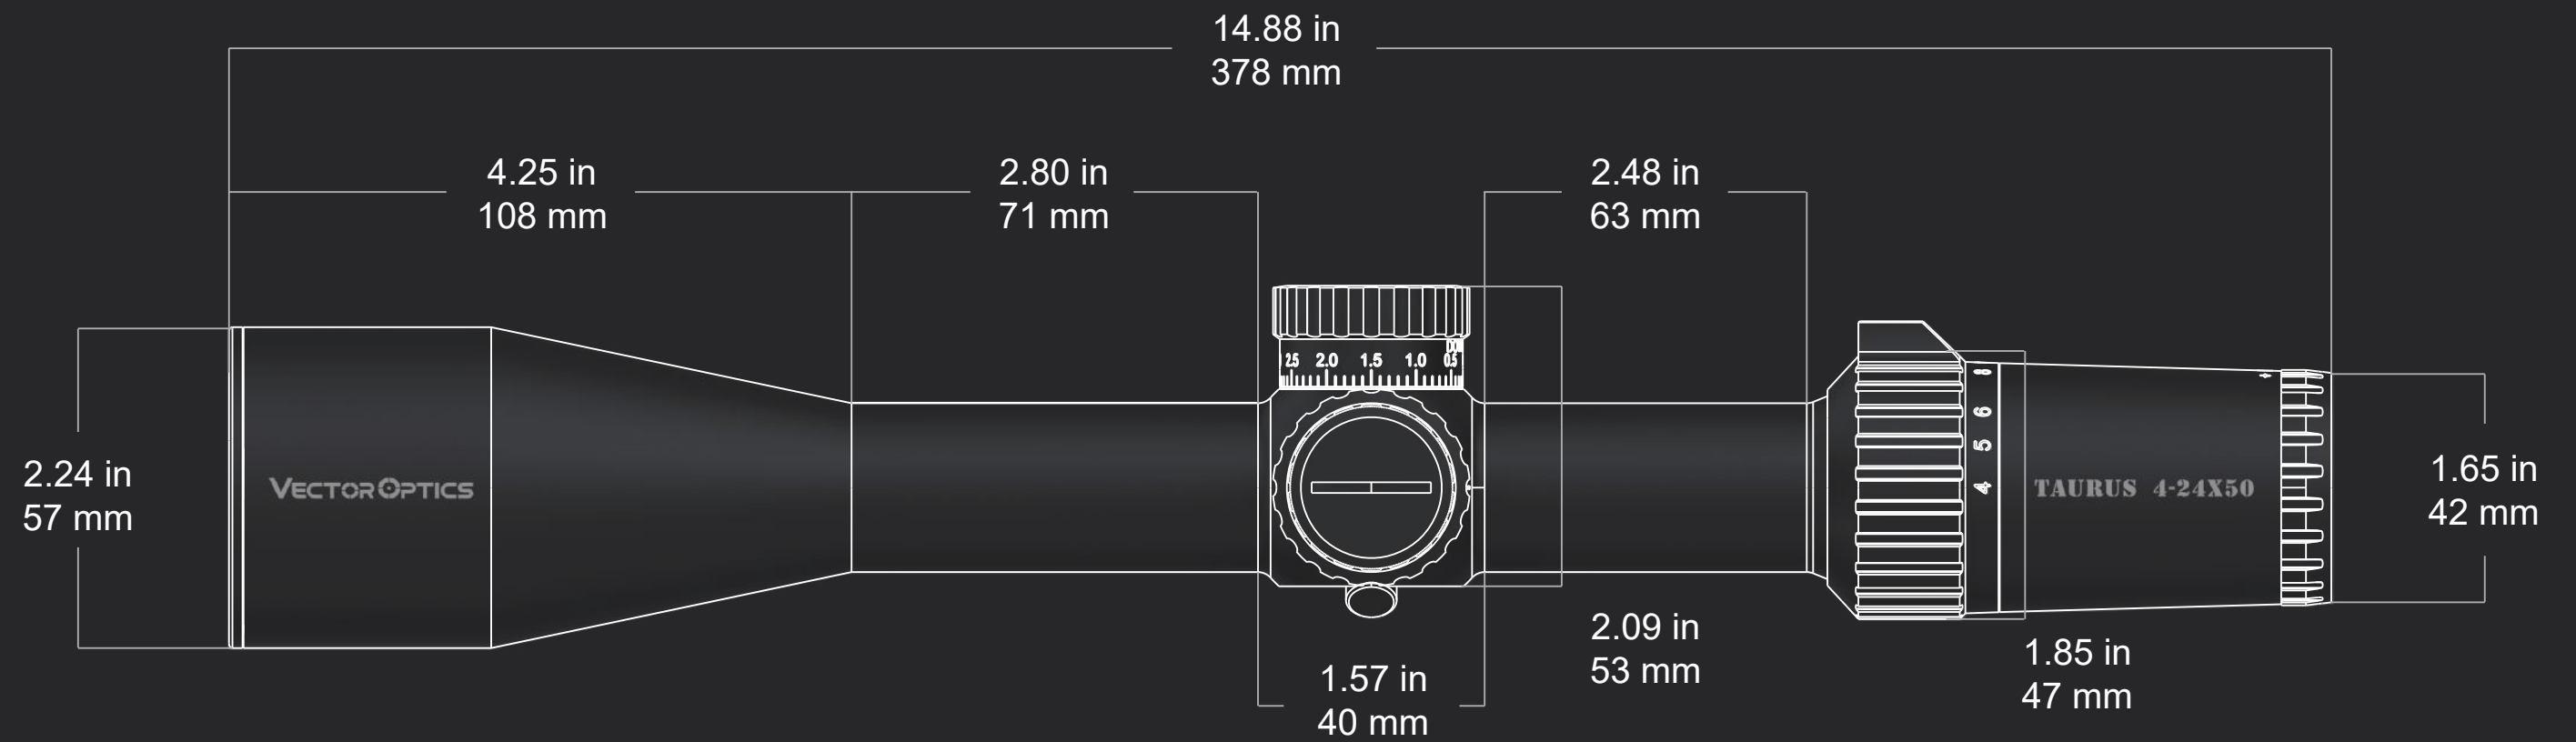

DIMENSIONS