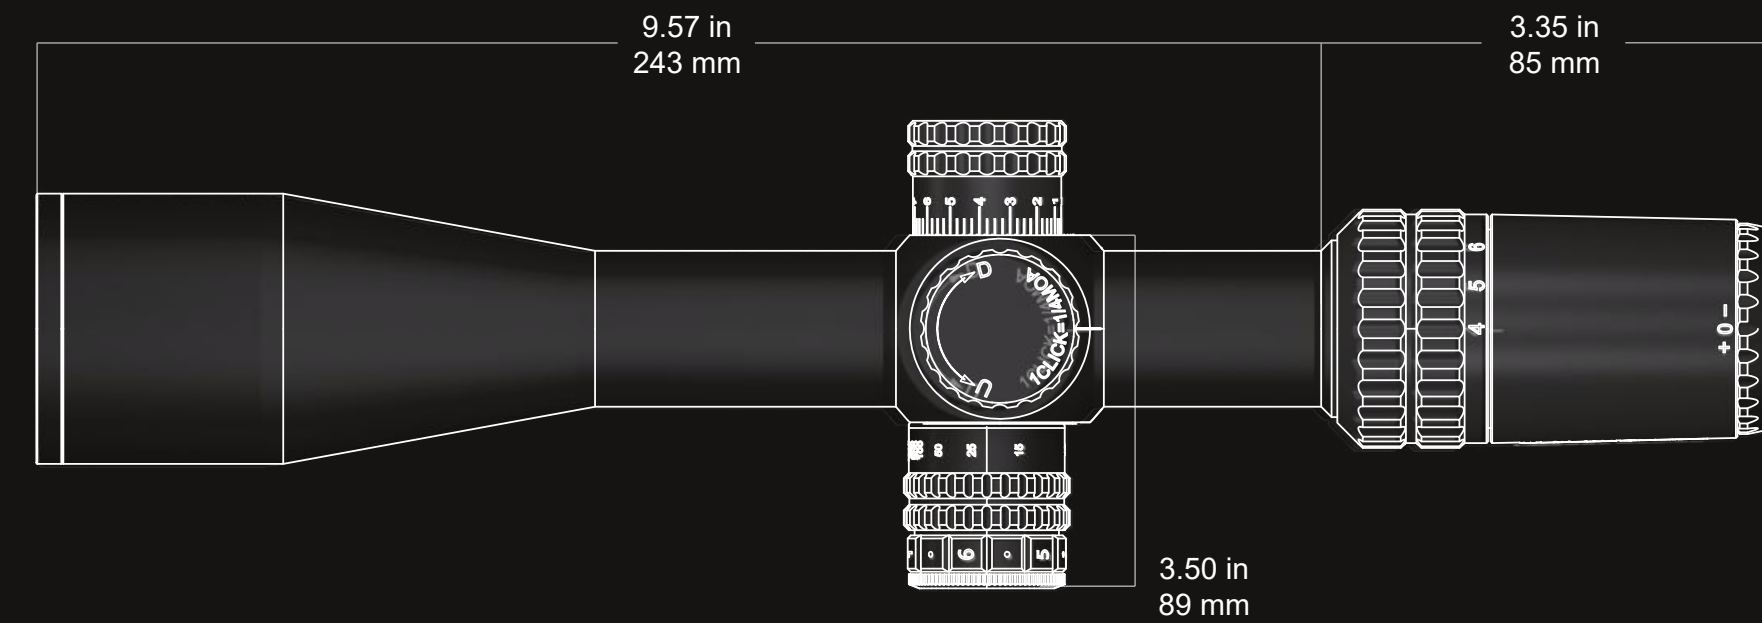

DIMENSIONS & PACKAGING