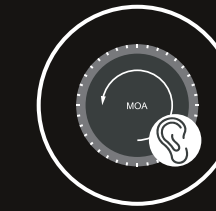

Click Value
1/4 MOA

Illumination
6 levels **R**

Length (mm / inch)
328 / 12.9

Weight (net)(g / oz)
675 / 23.8

FEATURE

5 years warranty

A 5-year warranty guarantees that a product will be free from defects for five years from the purchase date. If the product fails within this period, Vector Optics will repair or replace it at no cost to the customer, providing peace of mind.

Second focal plane scope

In second focal plane riflescopes the reticle stays the same size while the target grows and shrinks when you adjust the magnification.

Turret lock system

Turret lock is a feature of some riflescope models that allows the shooter to lock the turrets in place after sighting in the rifle.

Audible mechanical clicks

Audible clicks for elevation and windage adjustment. Precisely know your click value for each adjustment, easy to remember and adjust.

Focus range

Adjusts the parallax of the scope, allowing for clearer reticle when shooting at different distances. It can help to improve accuracy and precision when shooting.

30mm tube size

Tube size is an important factor to consider when purchasing a rifle scope. The tube size determines the amount of light that enters the scope, which directly affects the field of view.

Edge-to-Edge image