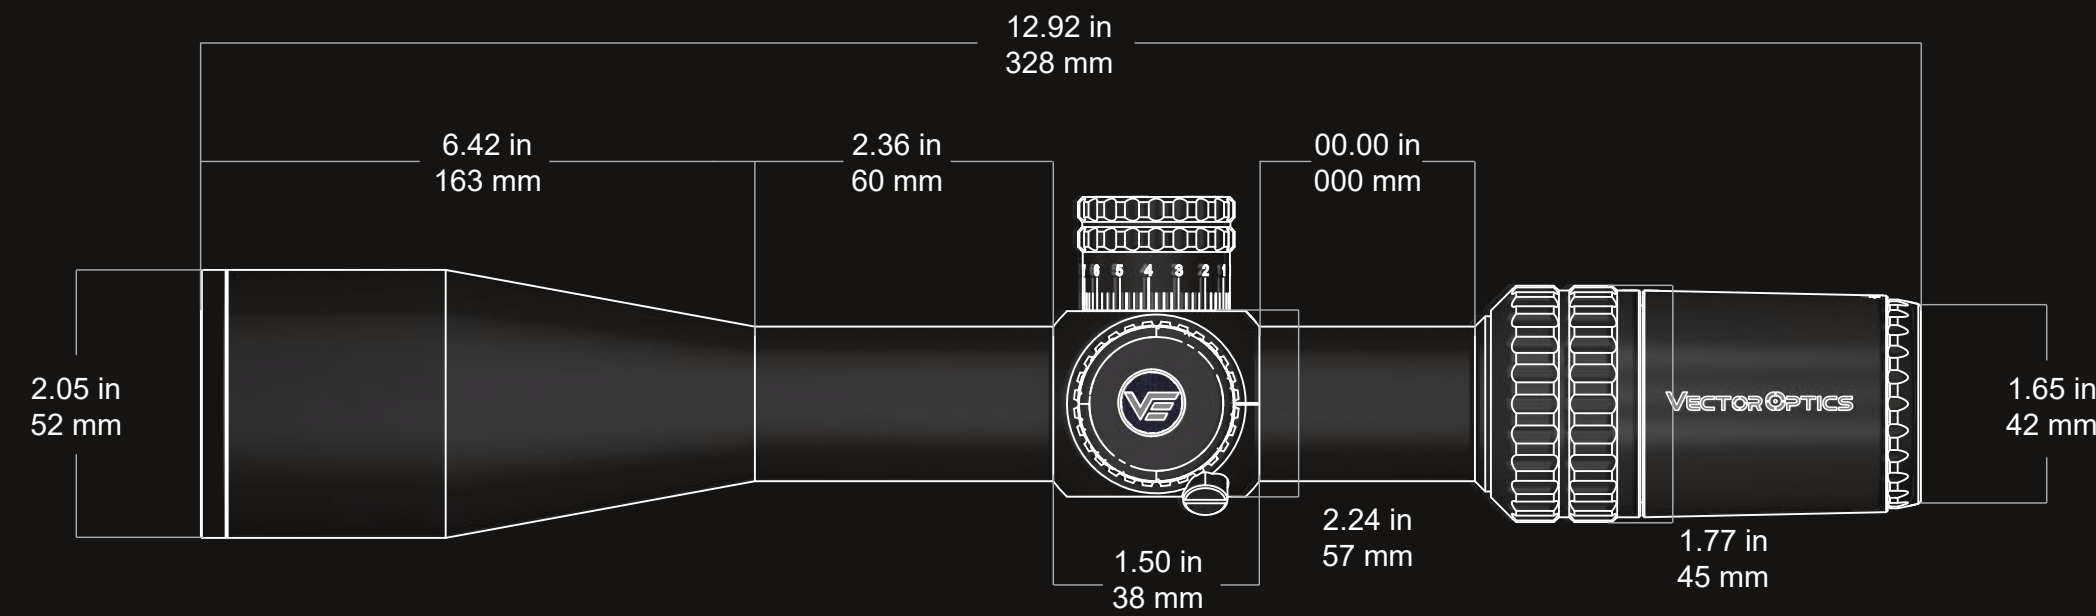

DIMENSIONS & PACKAGING