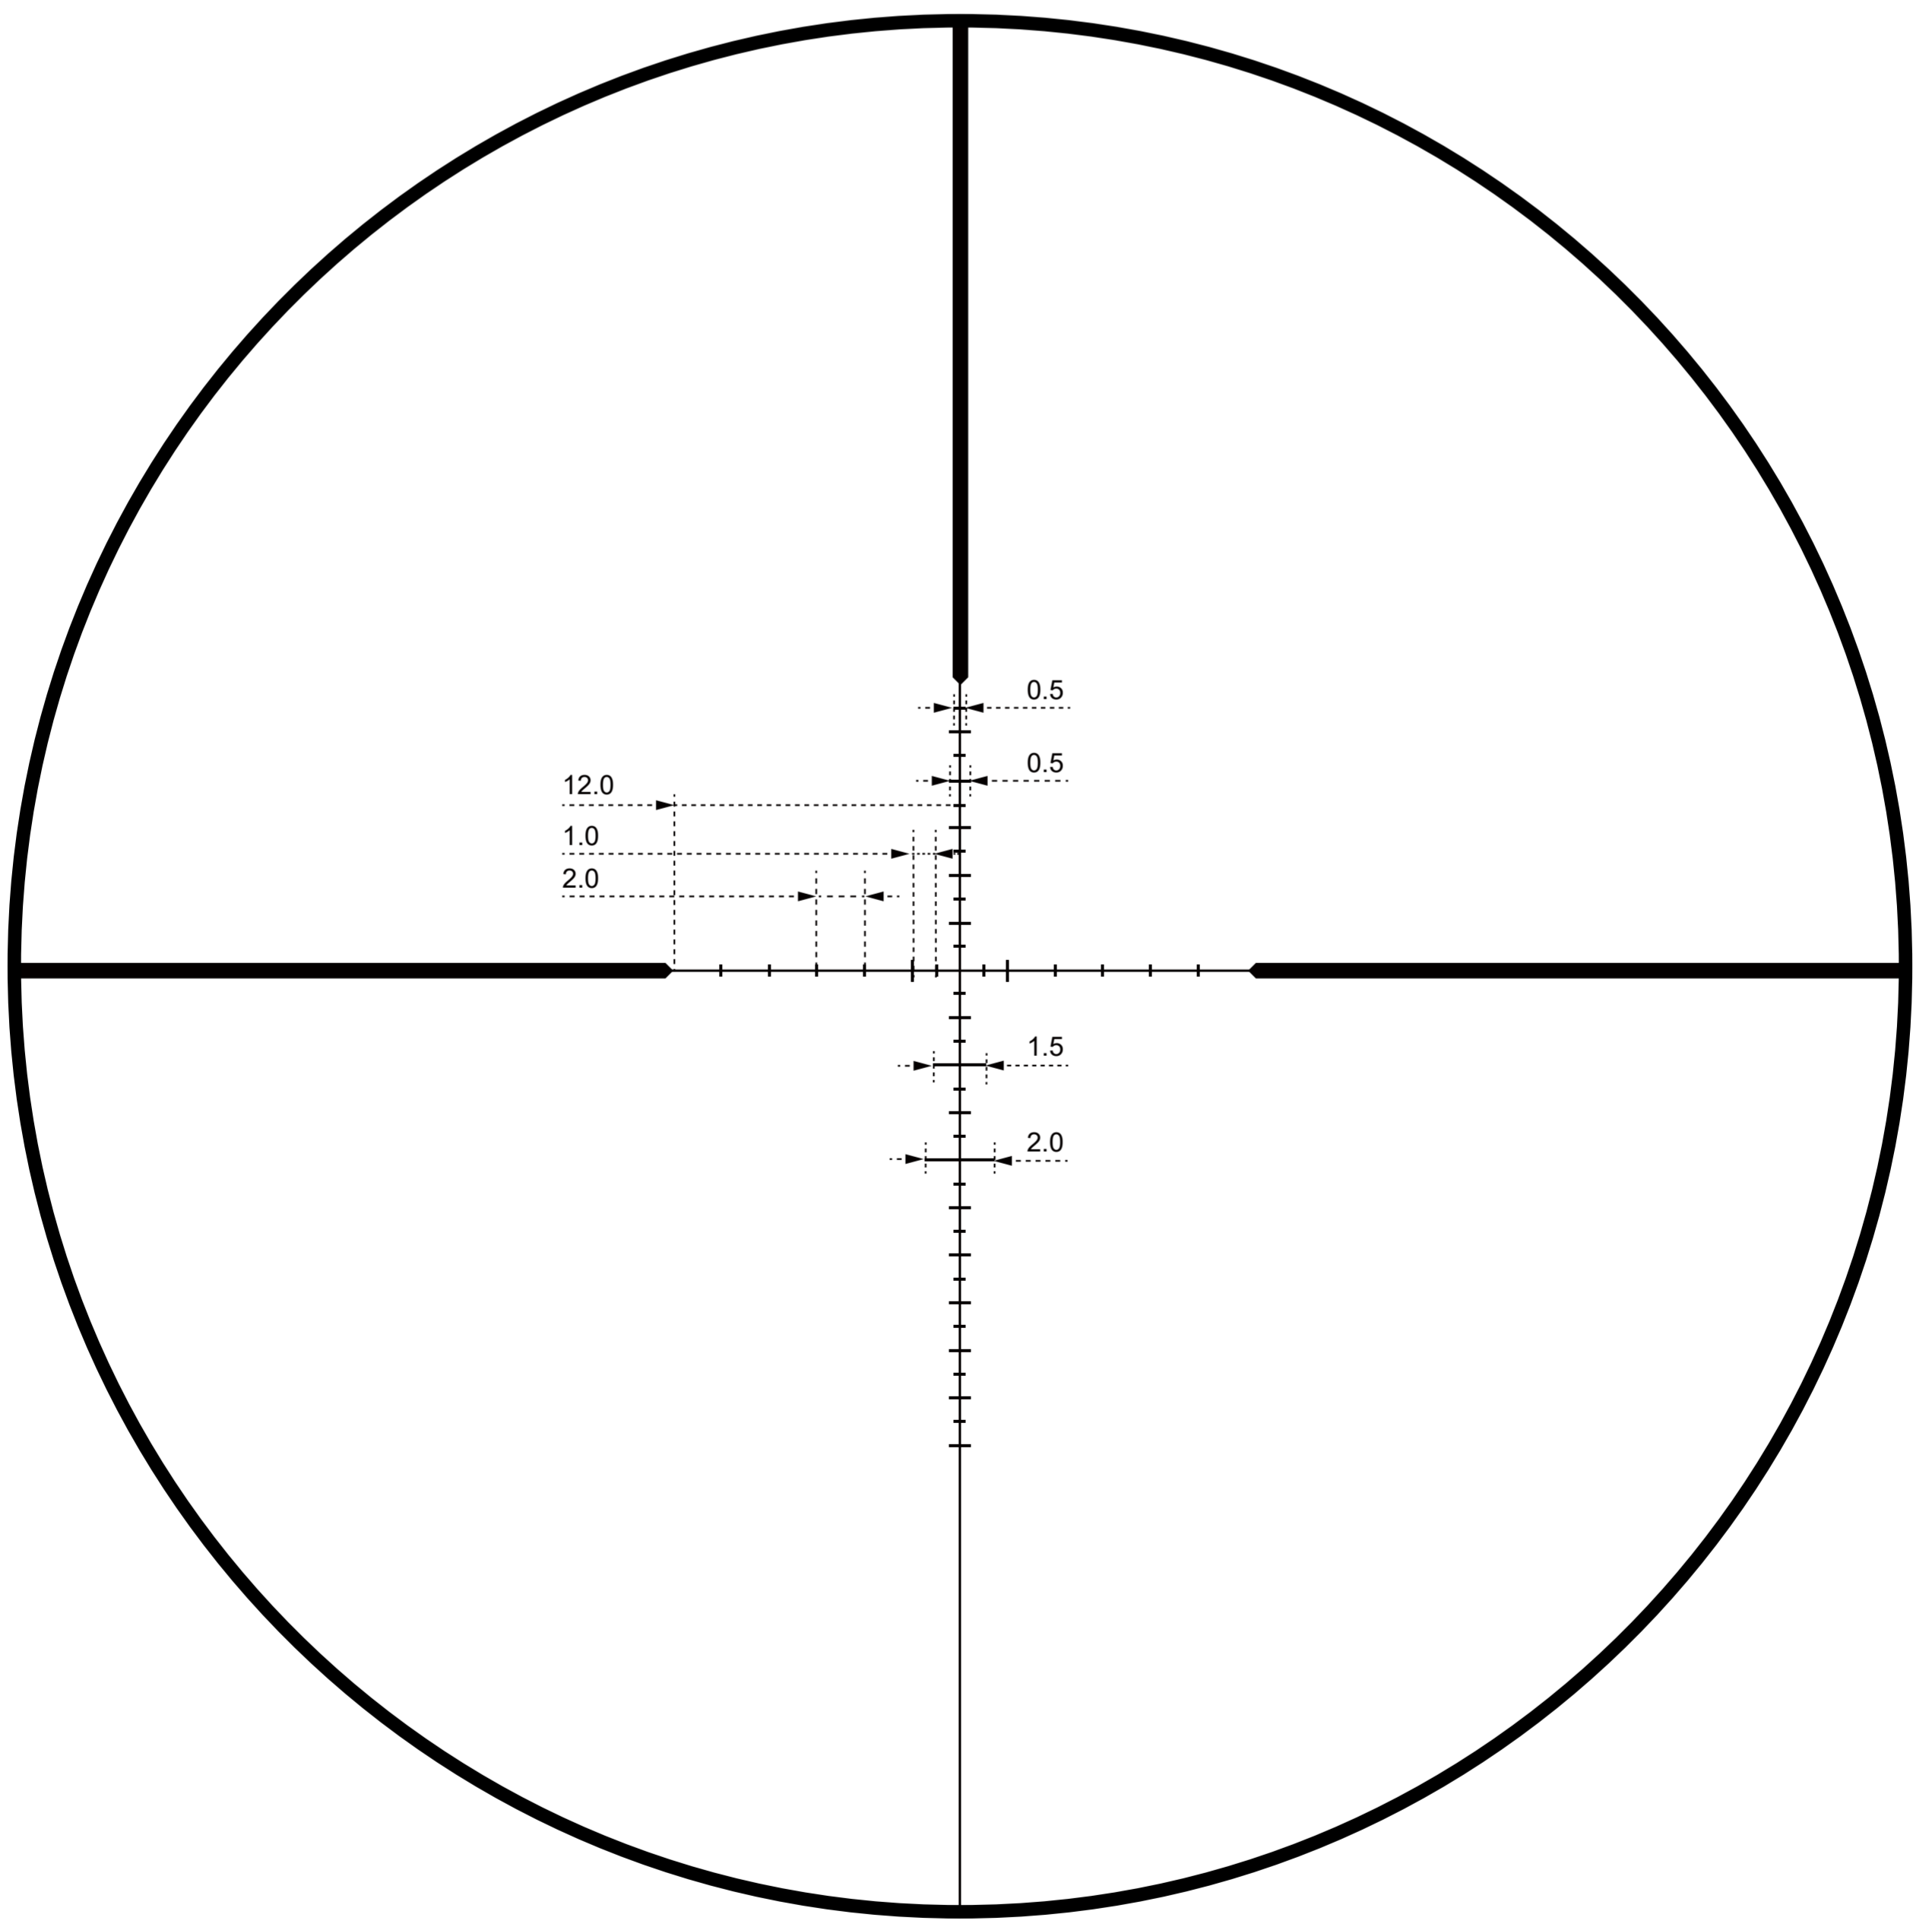

VI-CTSIX

Setting: 6x, MIL

VIS-F1

VMD-2

MDL wire

Setting: 10x, MIL
ALL thin line widths 0.05MIL

VIS-FMIL

VNM-1

Mil-dot

VCB-CDO

R14 Ranging

Duplex

VMD-2 (MOA)