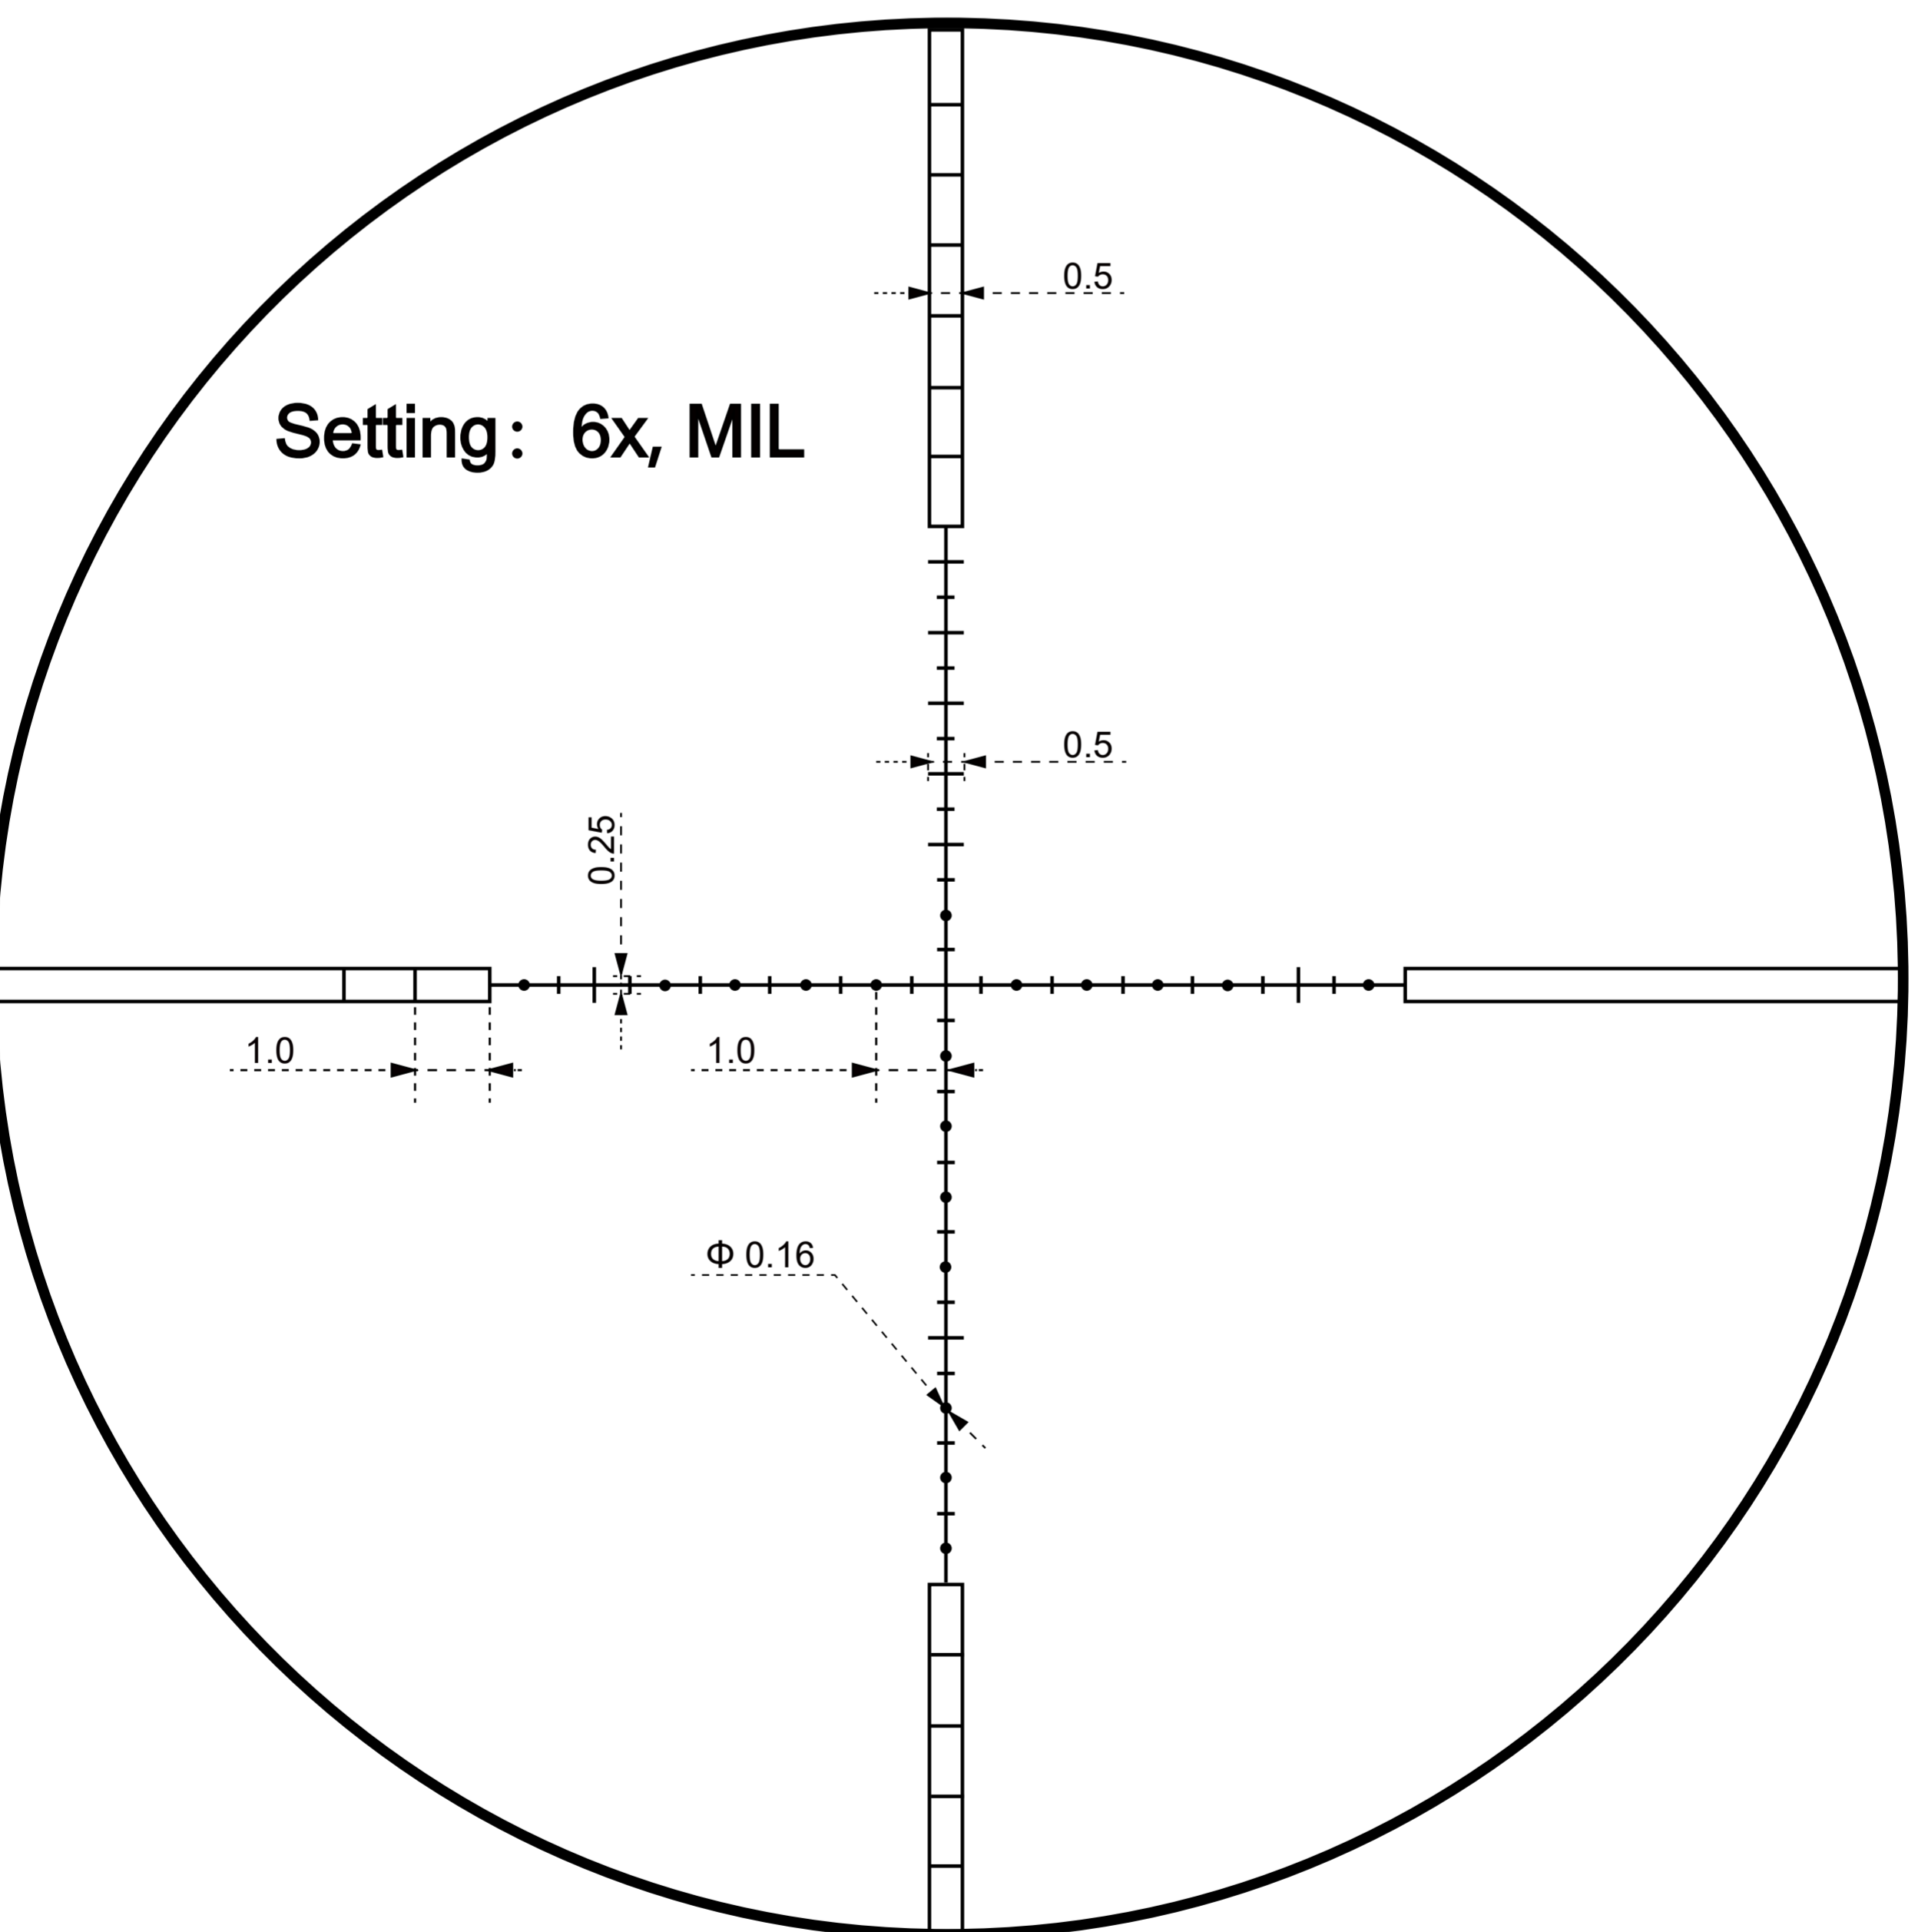

VI-CTSIX

Setting: 6x, MIL

VIS-F1

VMD-2

MDL wire

Setting: 10x, MIL
ALL thin line widths 0.05MIL

VIS-FMIL

VNM-1

Mil-dot

VCB-CDO

R14 Ranging

Duplex

VMD-2 (MOA)