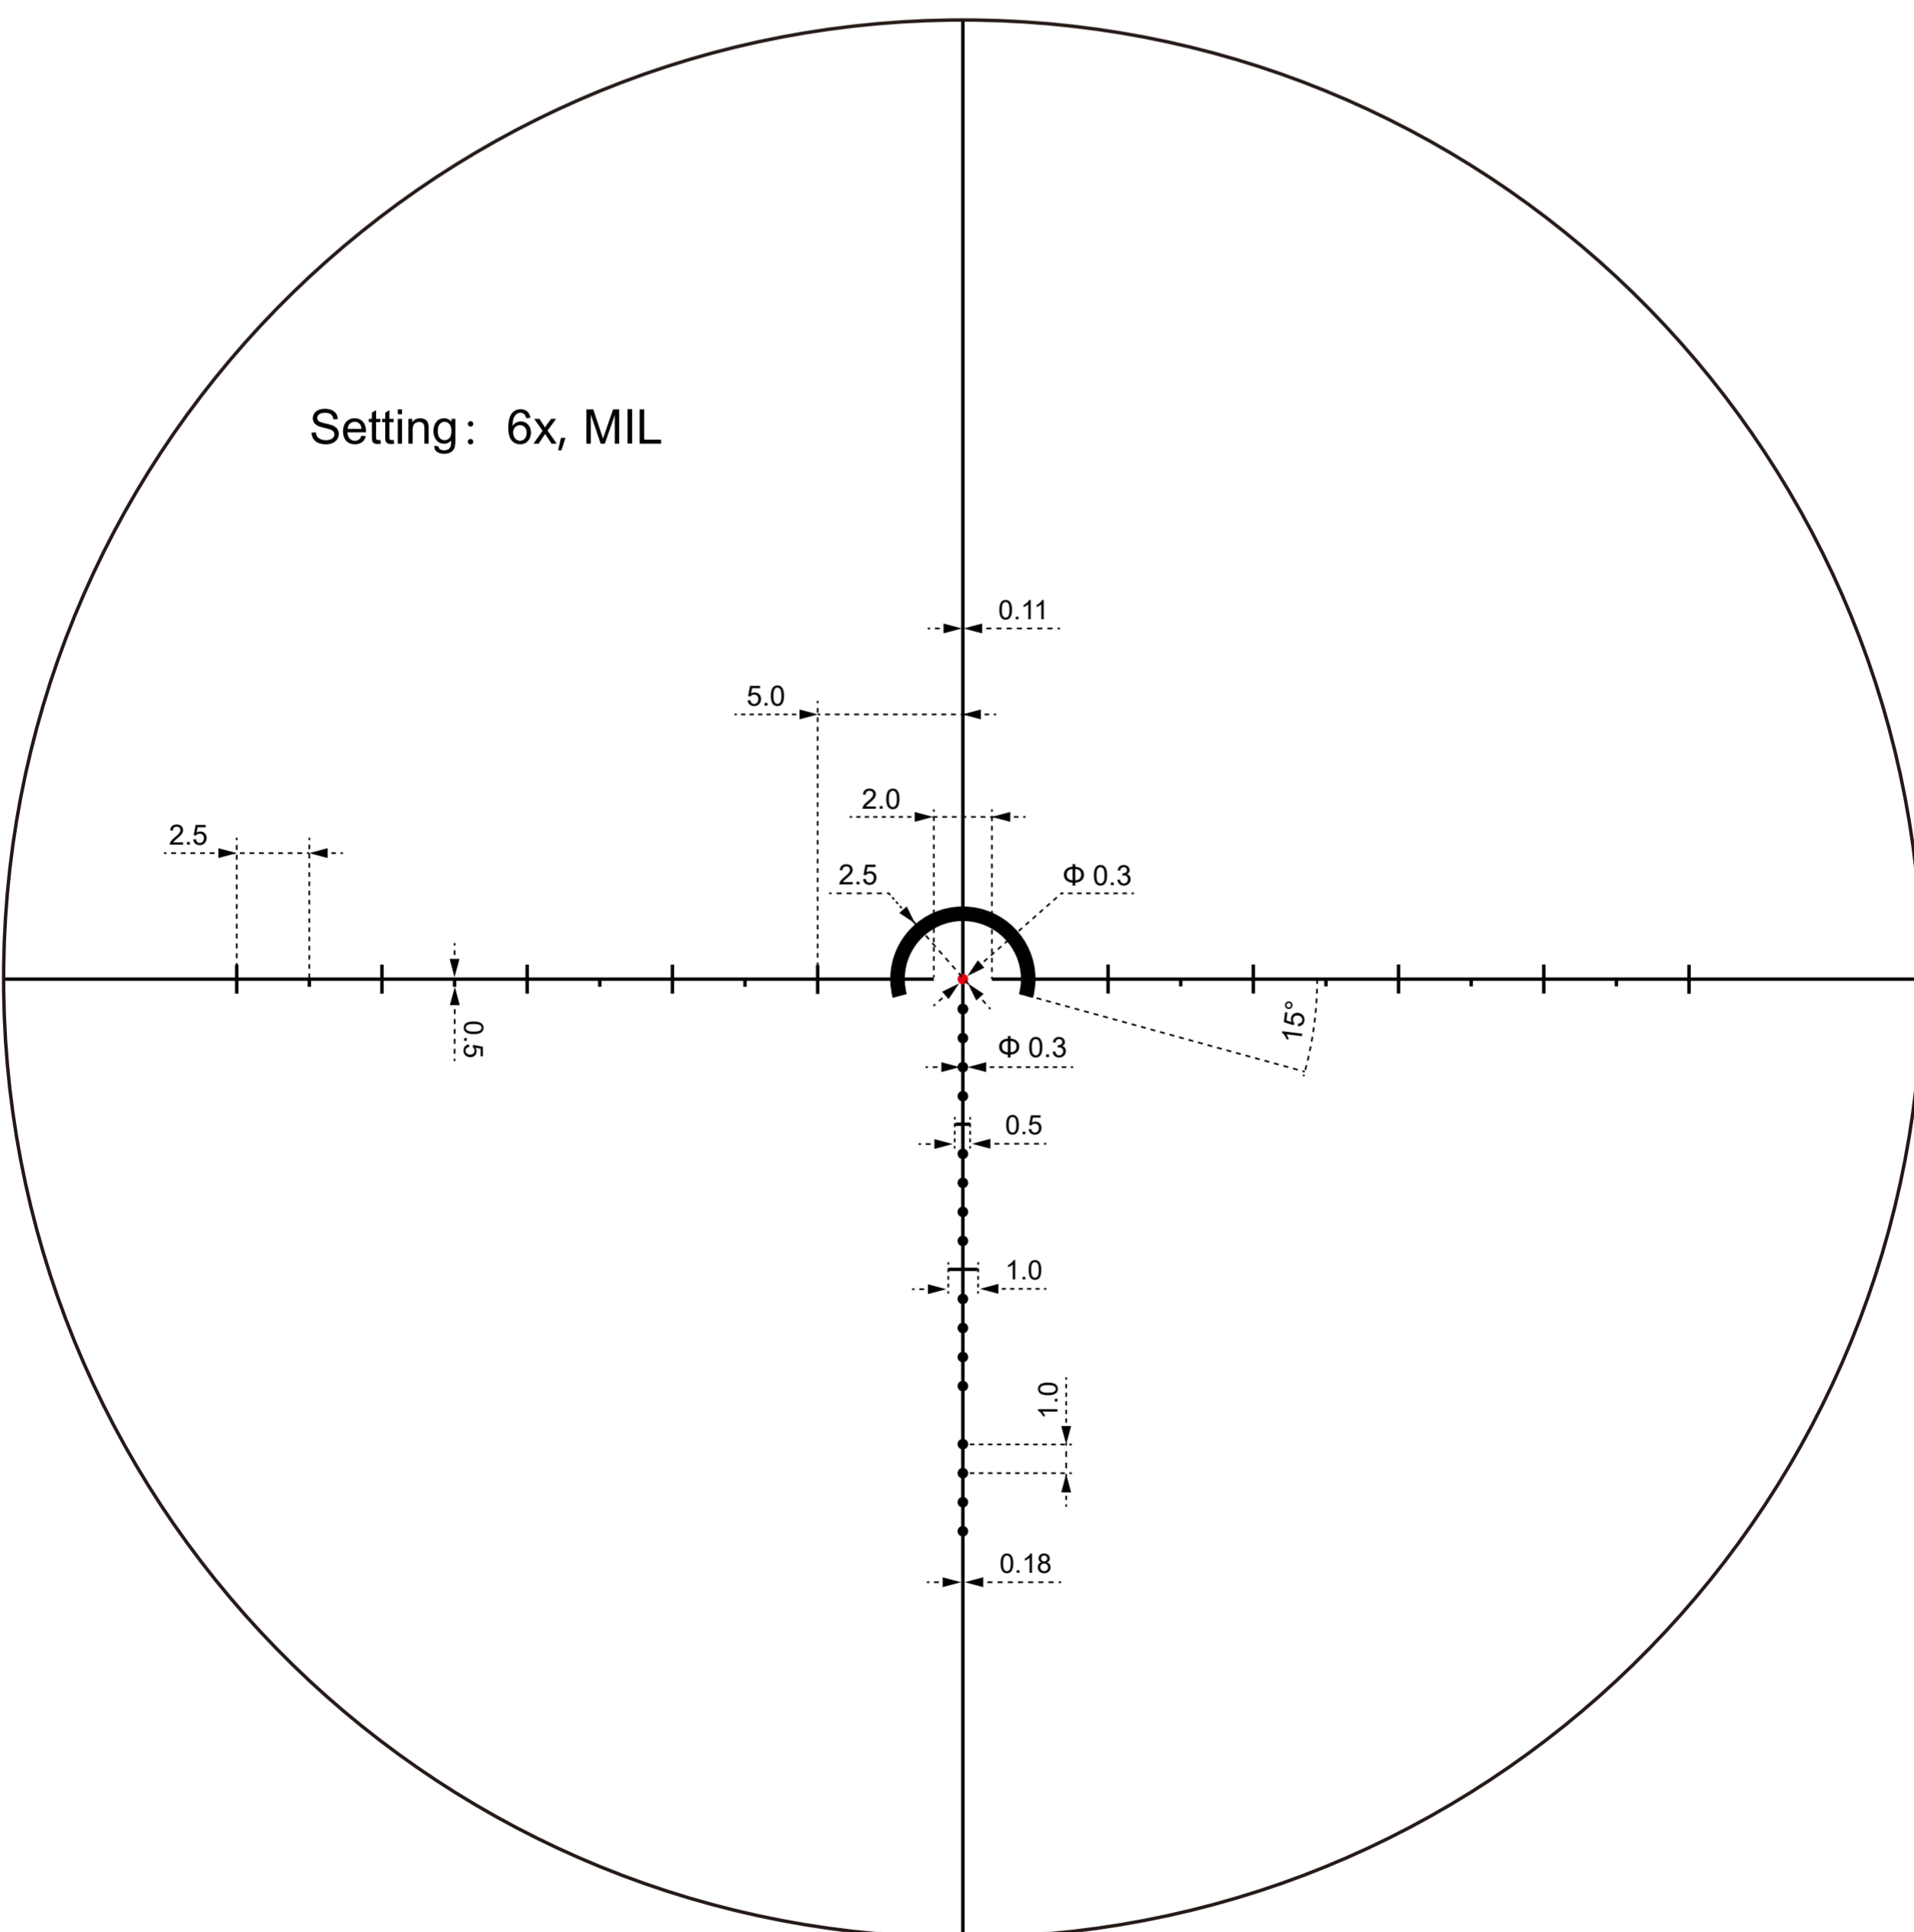

VI-CTSIX

Setting: 6x, MIL

VIS-F1

VMD-2

MDL wire

Setting: 10x, MIL
ALL thin line widths 0.05MIL

VIS-FMIL

VNM-1

Mil-dot

VCB-CDO

R14 Ranging

Duplex

VMD-2 (MOA)