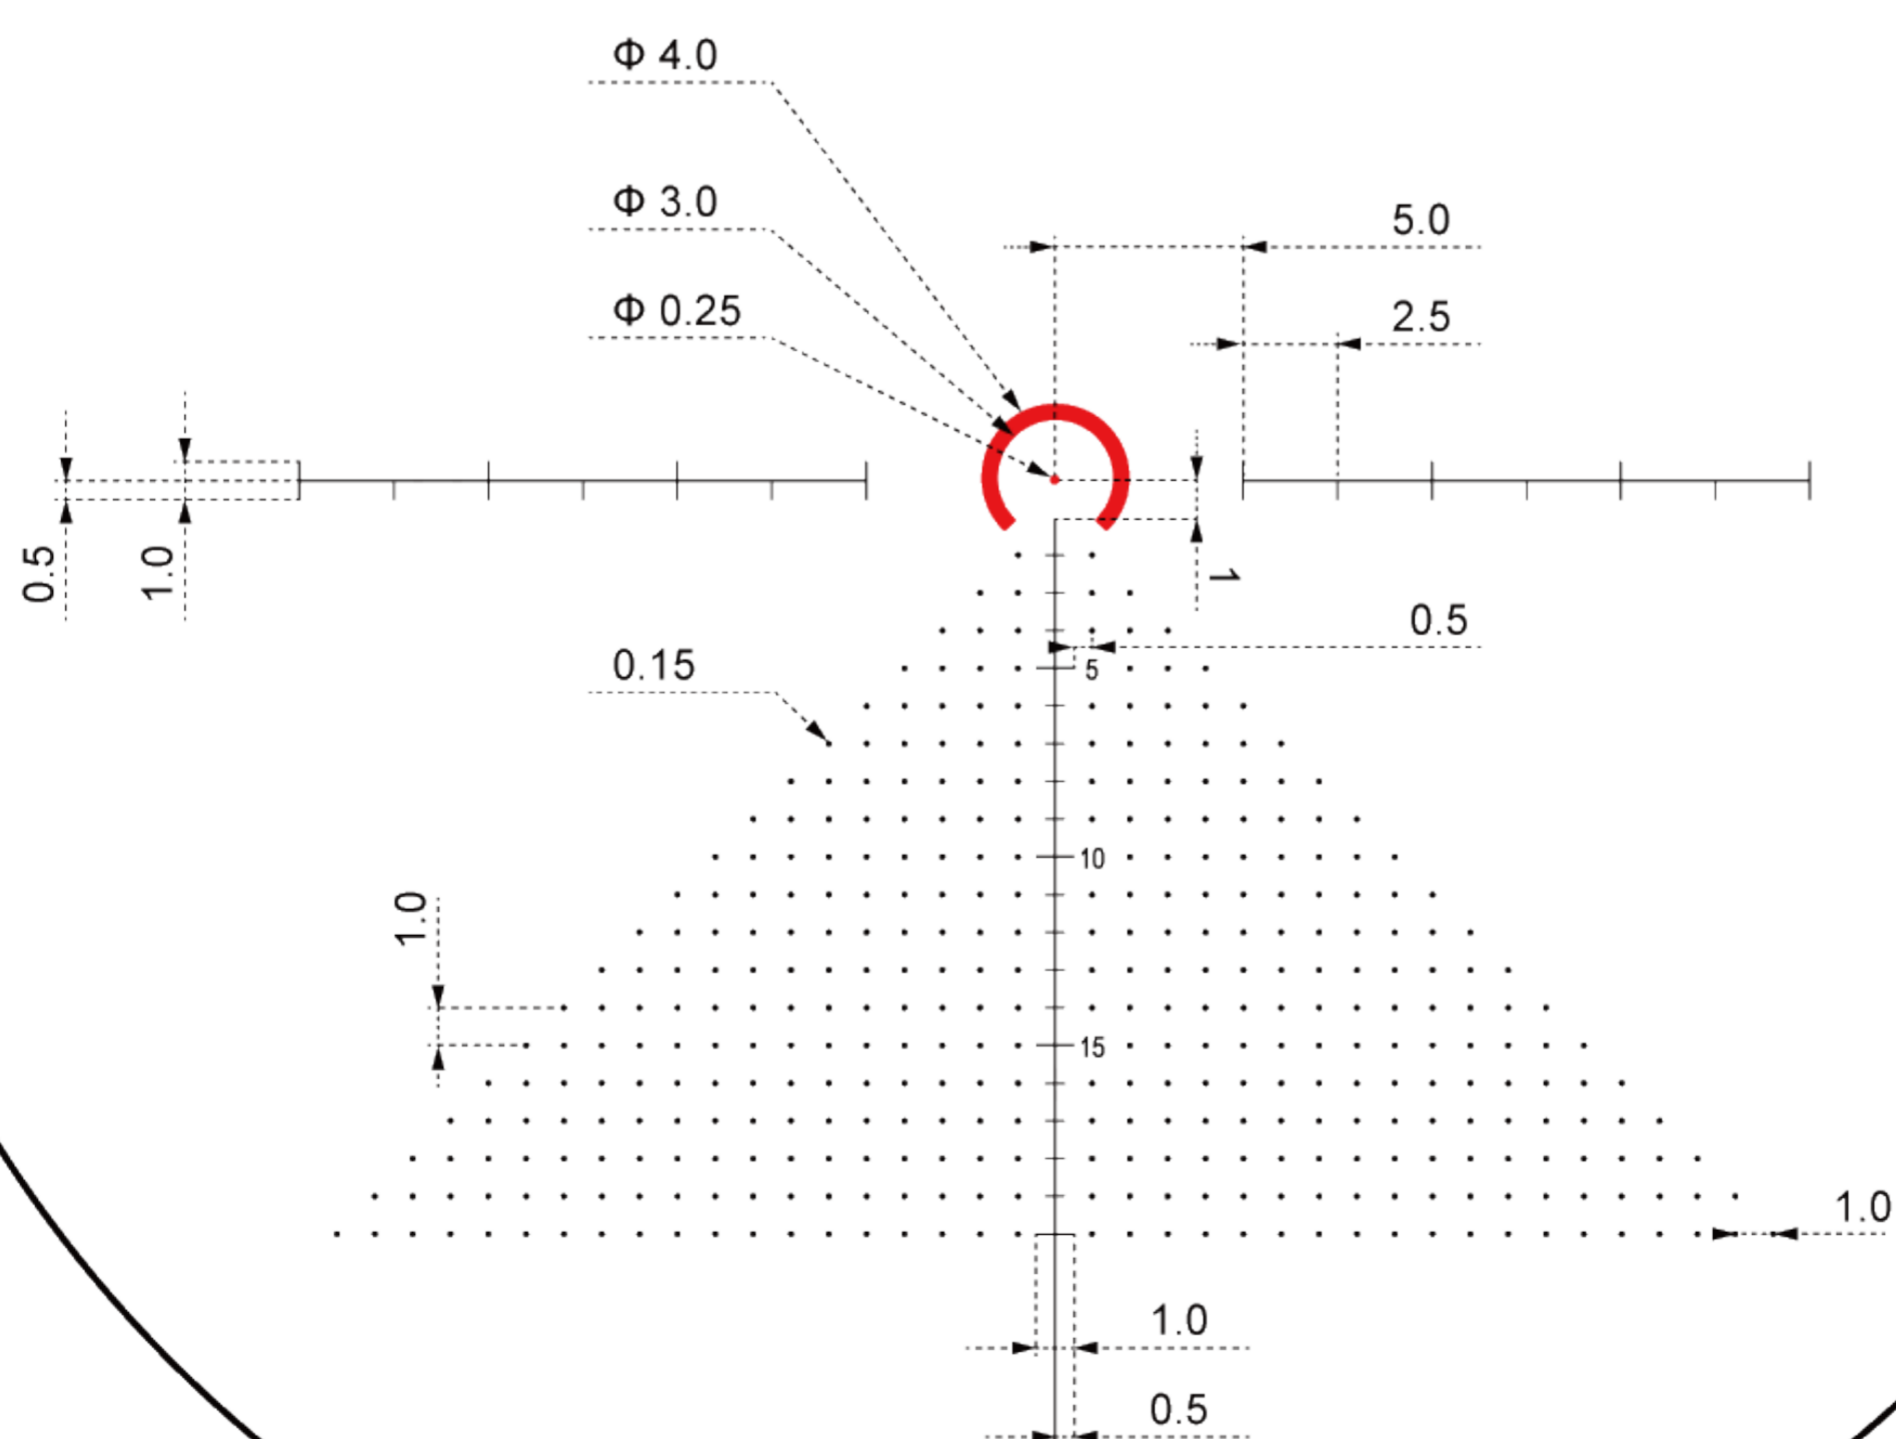

VI-CTSIX

Setting: 6x, MIL

VIS-F1

VMD-2

MDL wire

Setting: 10x, MIL
ALL thin line widths 0.05MIL

VIS-FMIL

VNM-1

Mil-dot

VCB-CDO

R14 Ranging

Duplex

VMD-2 (MOA)