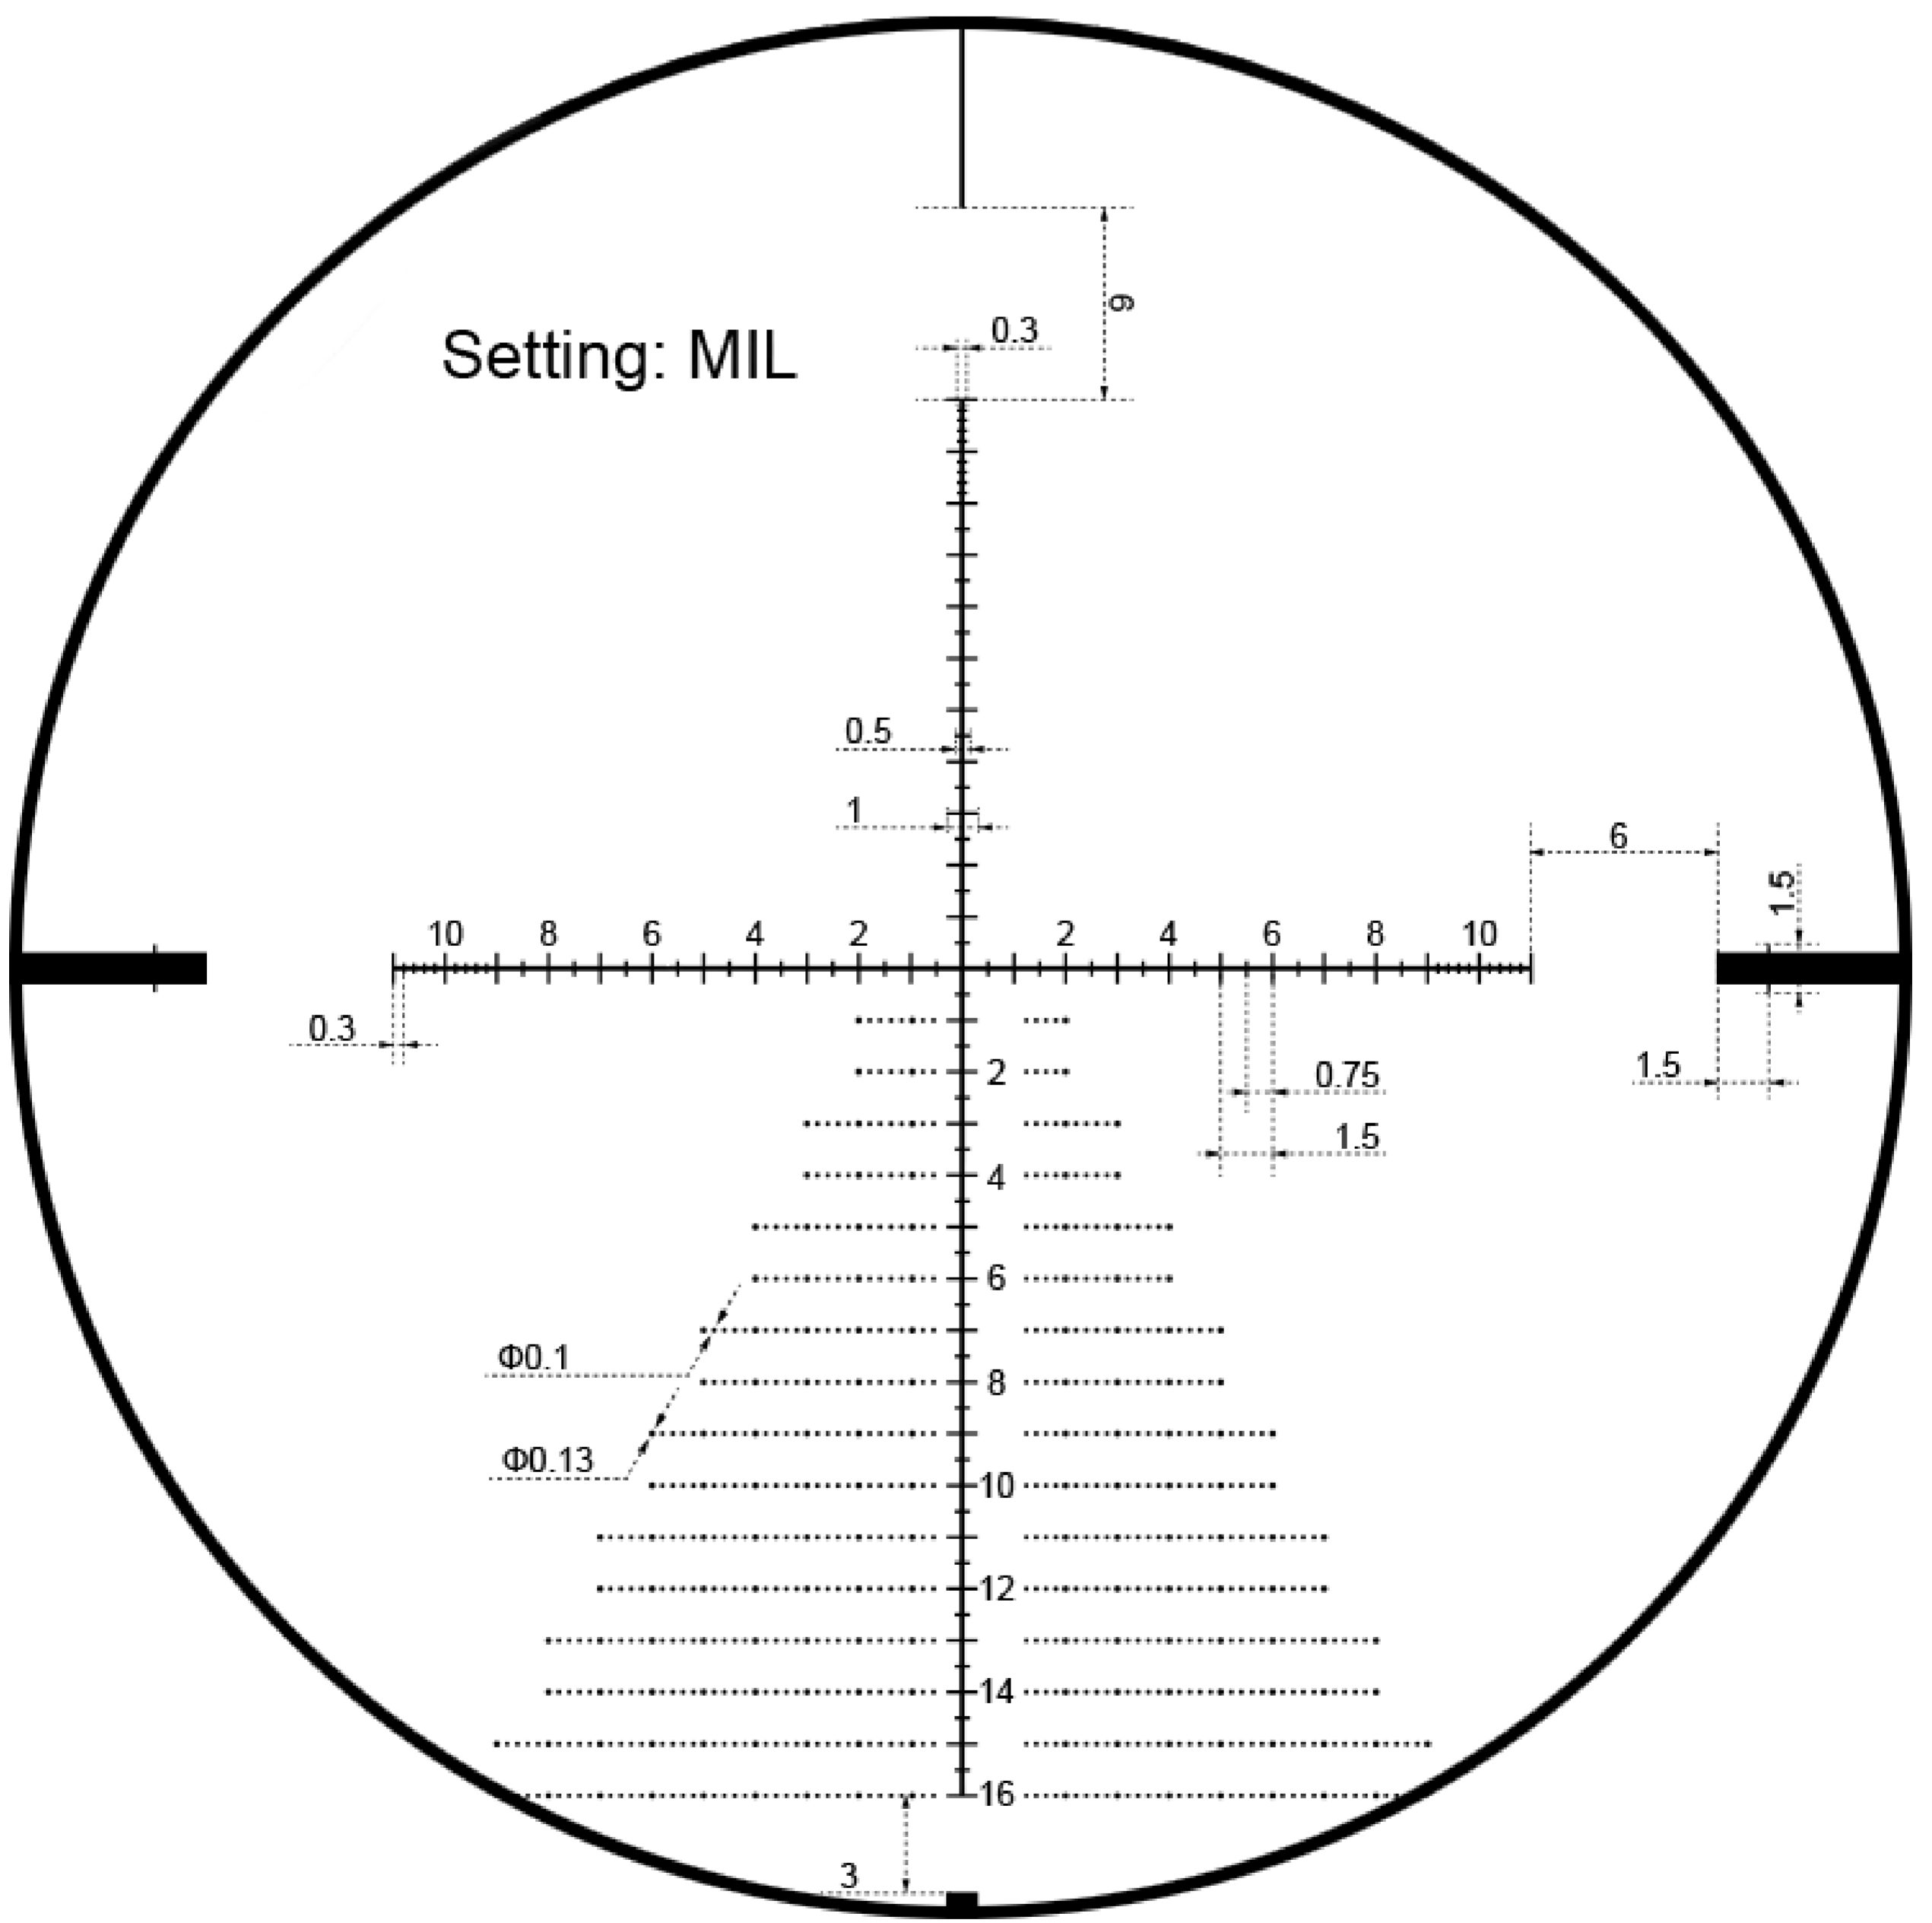

VI-CTSIX

Setting: 6x, MIL

VIS-F1

VMD-2

MDL wire

Setting: 10x, MIL
ALL thin line widths 0.05MIL

VIS-FMIL

VNM-1

Mil-dot

VCB-CDO

R14 Ranging

Duplex

VMD-2 (MOA)