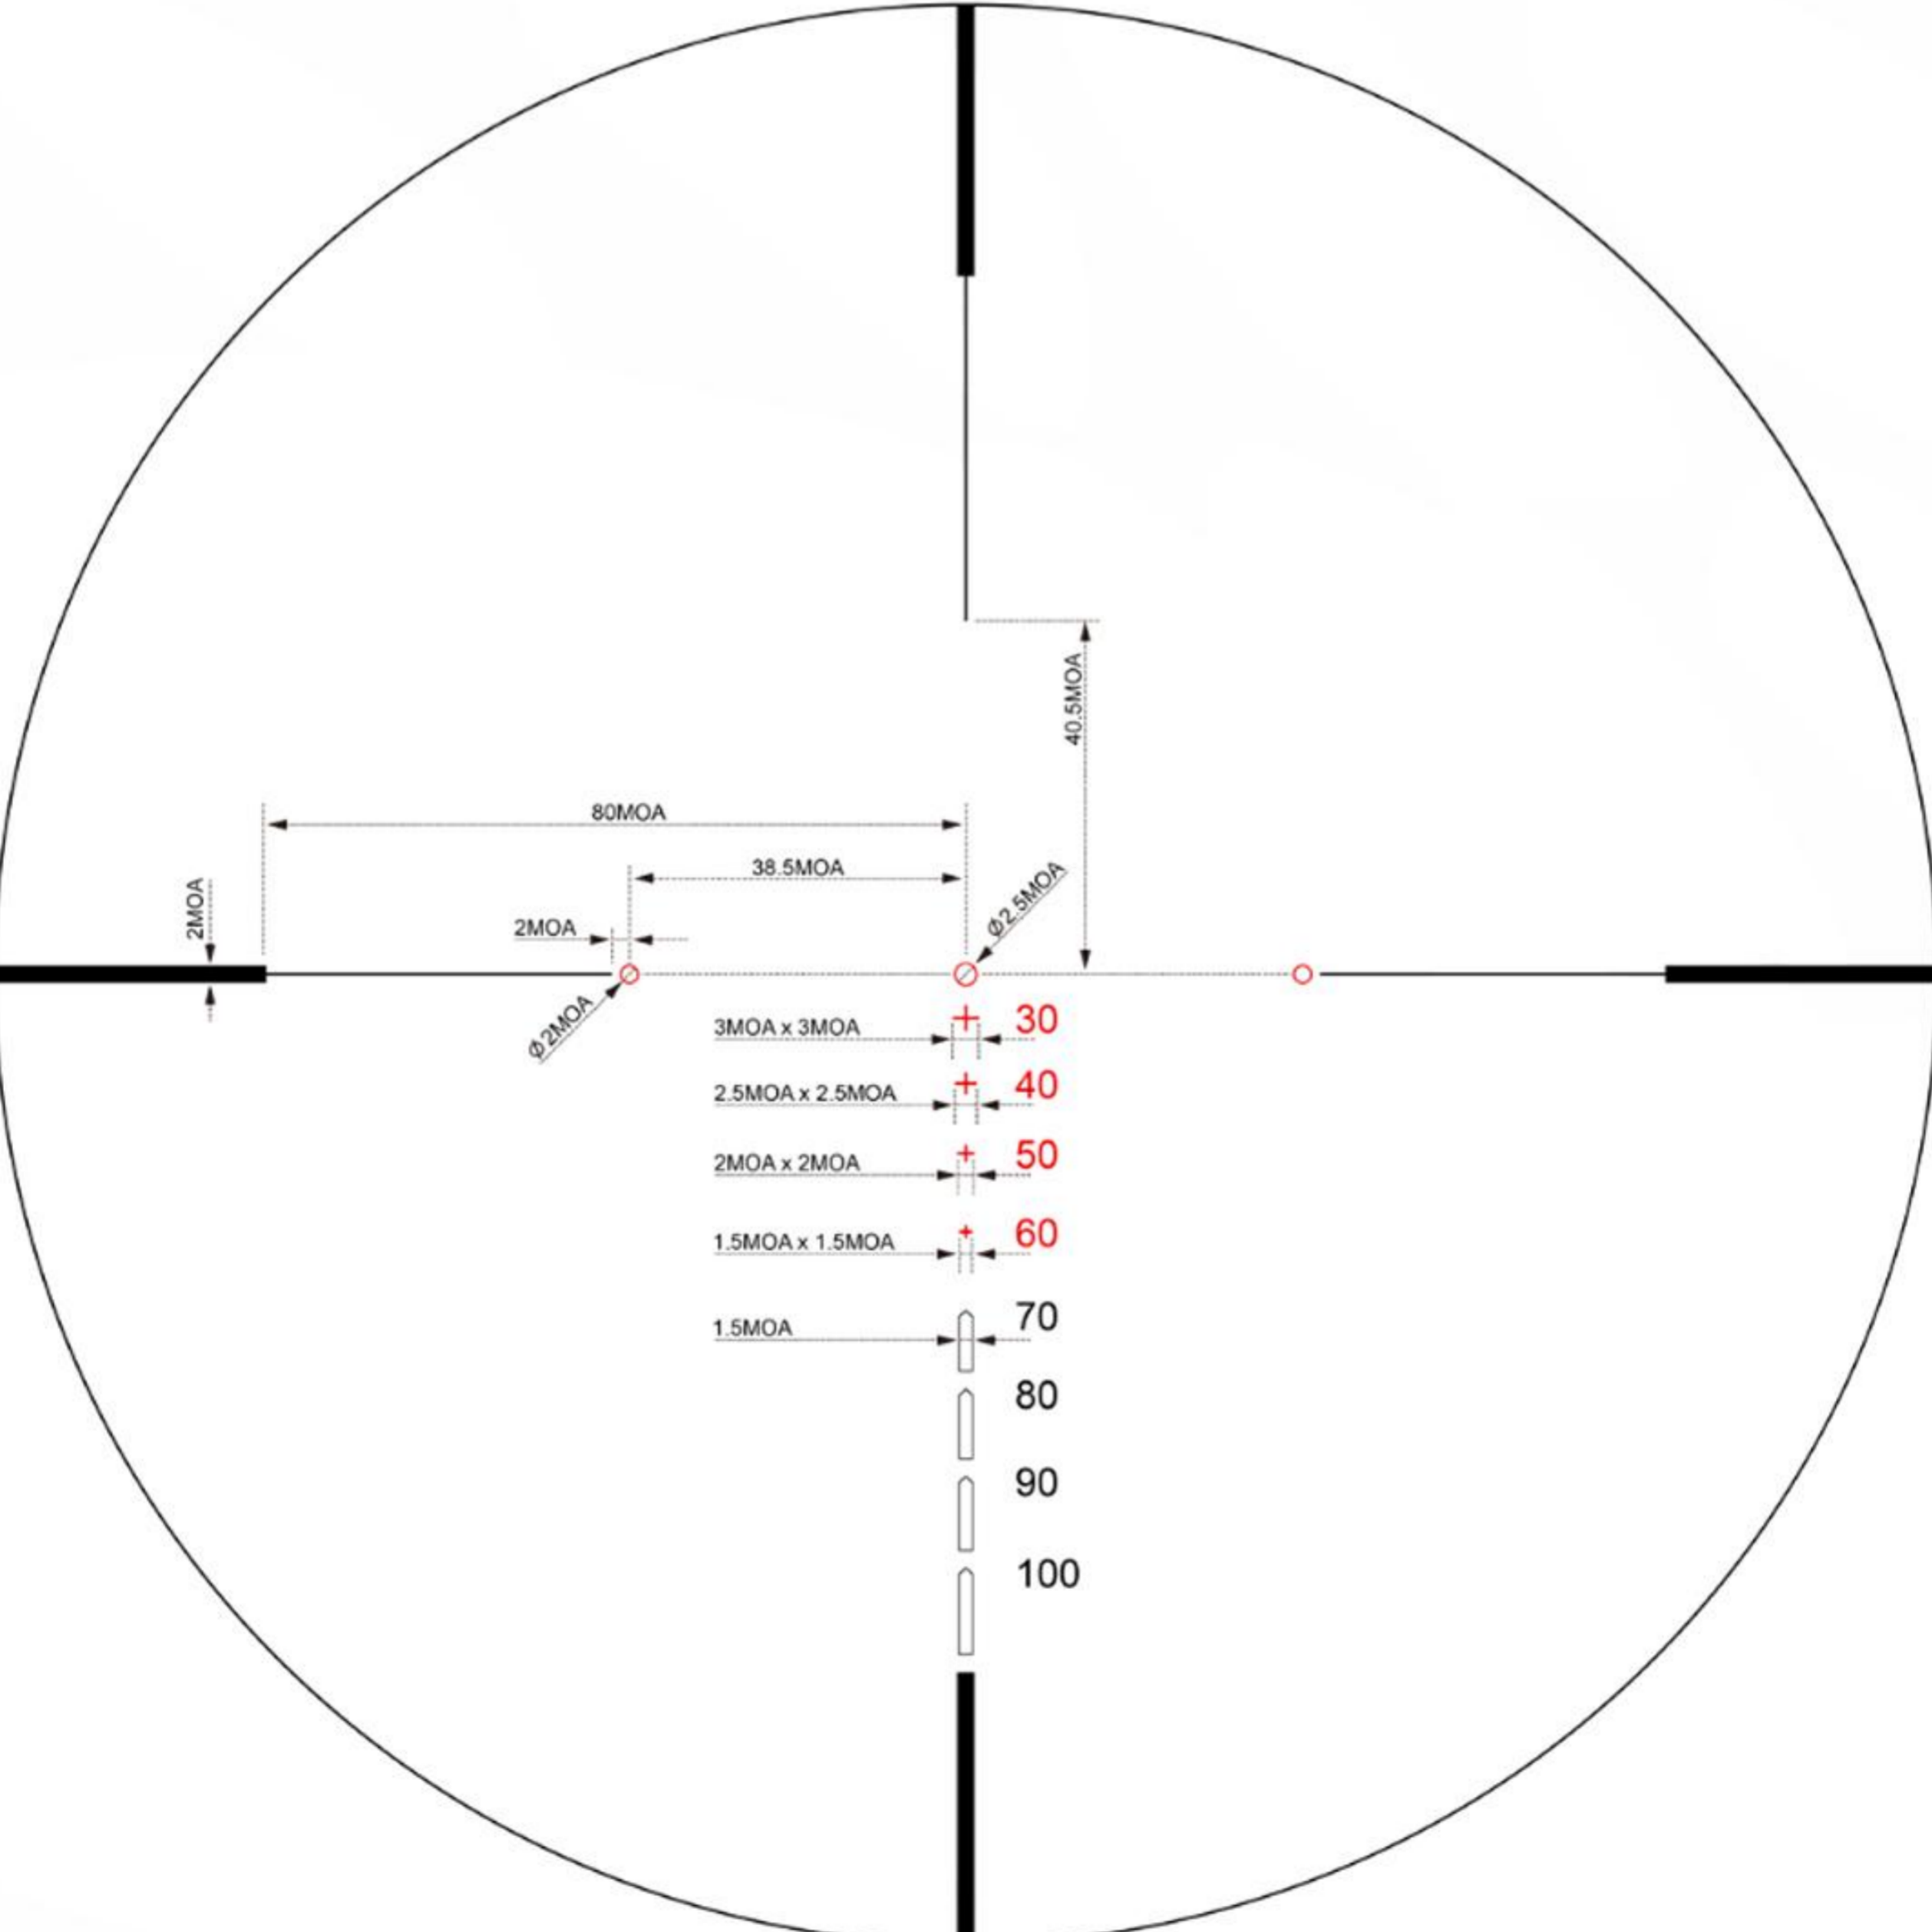

VI-CTSIX

Setting: 6x, MIL

VIS-F1

VMD-2

MDL wire

Setting: 10x, MIL
ALL thin line widths 0.05MIL

VIS-FMIL

VNM-1

Mil-dot

VCB-CDO

R14 Ranging

Duplex

VMD-2 (MOA)