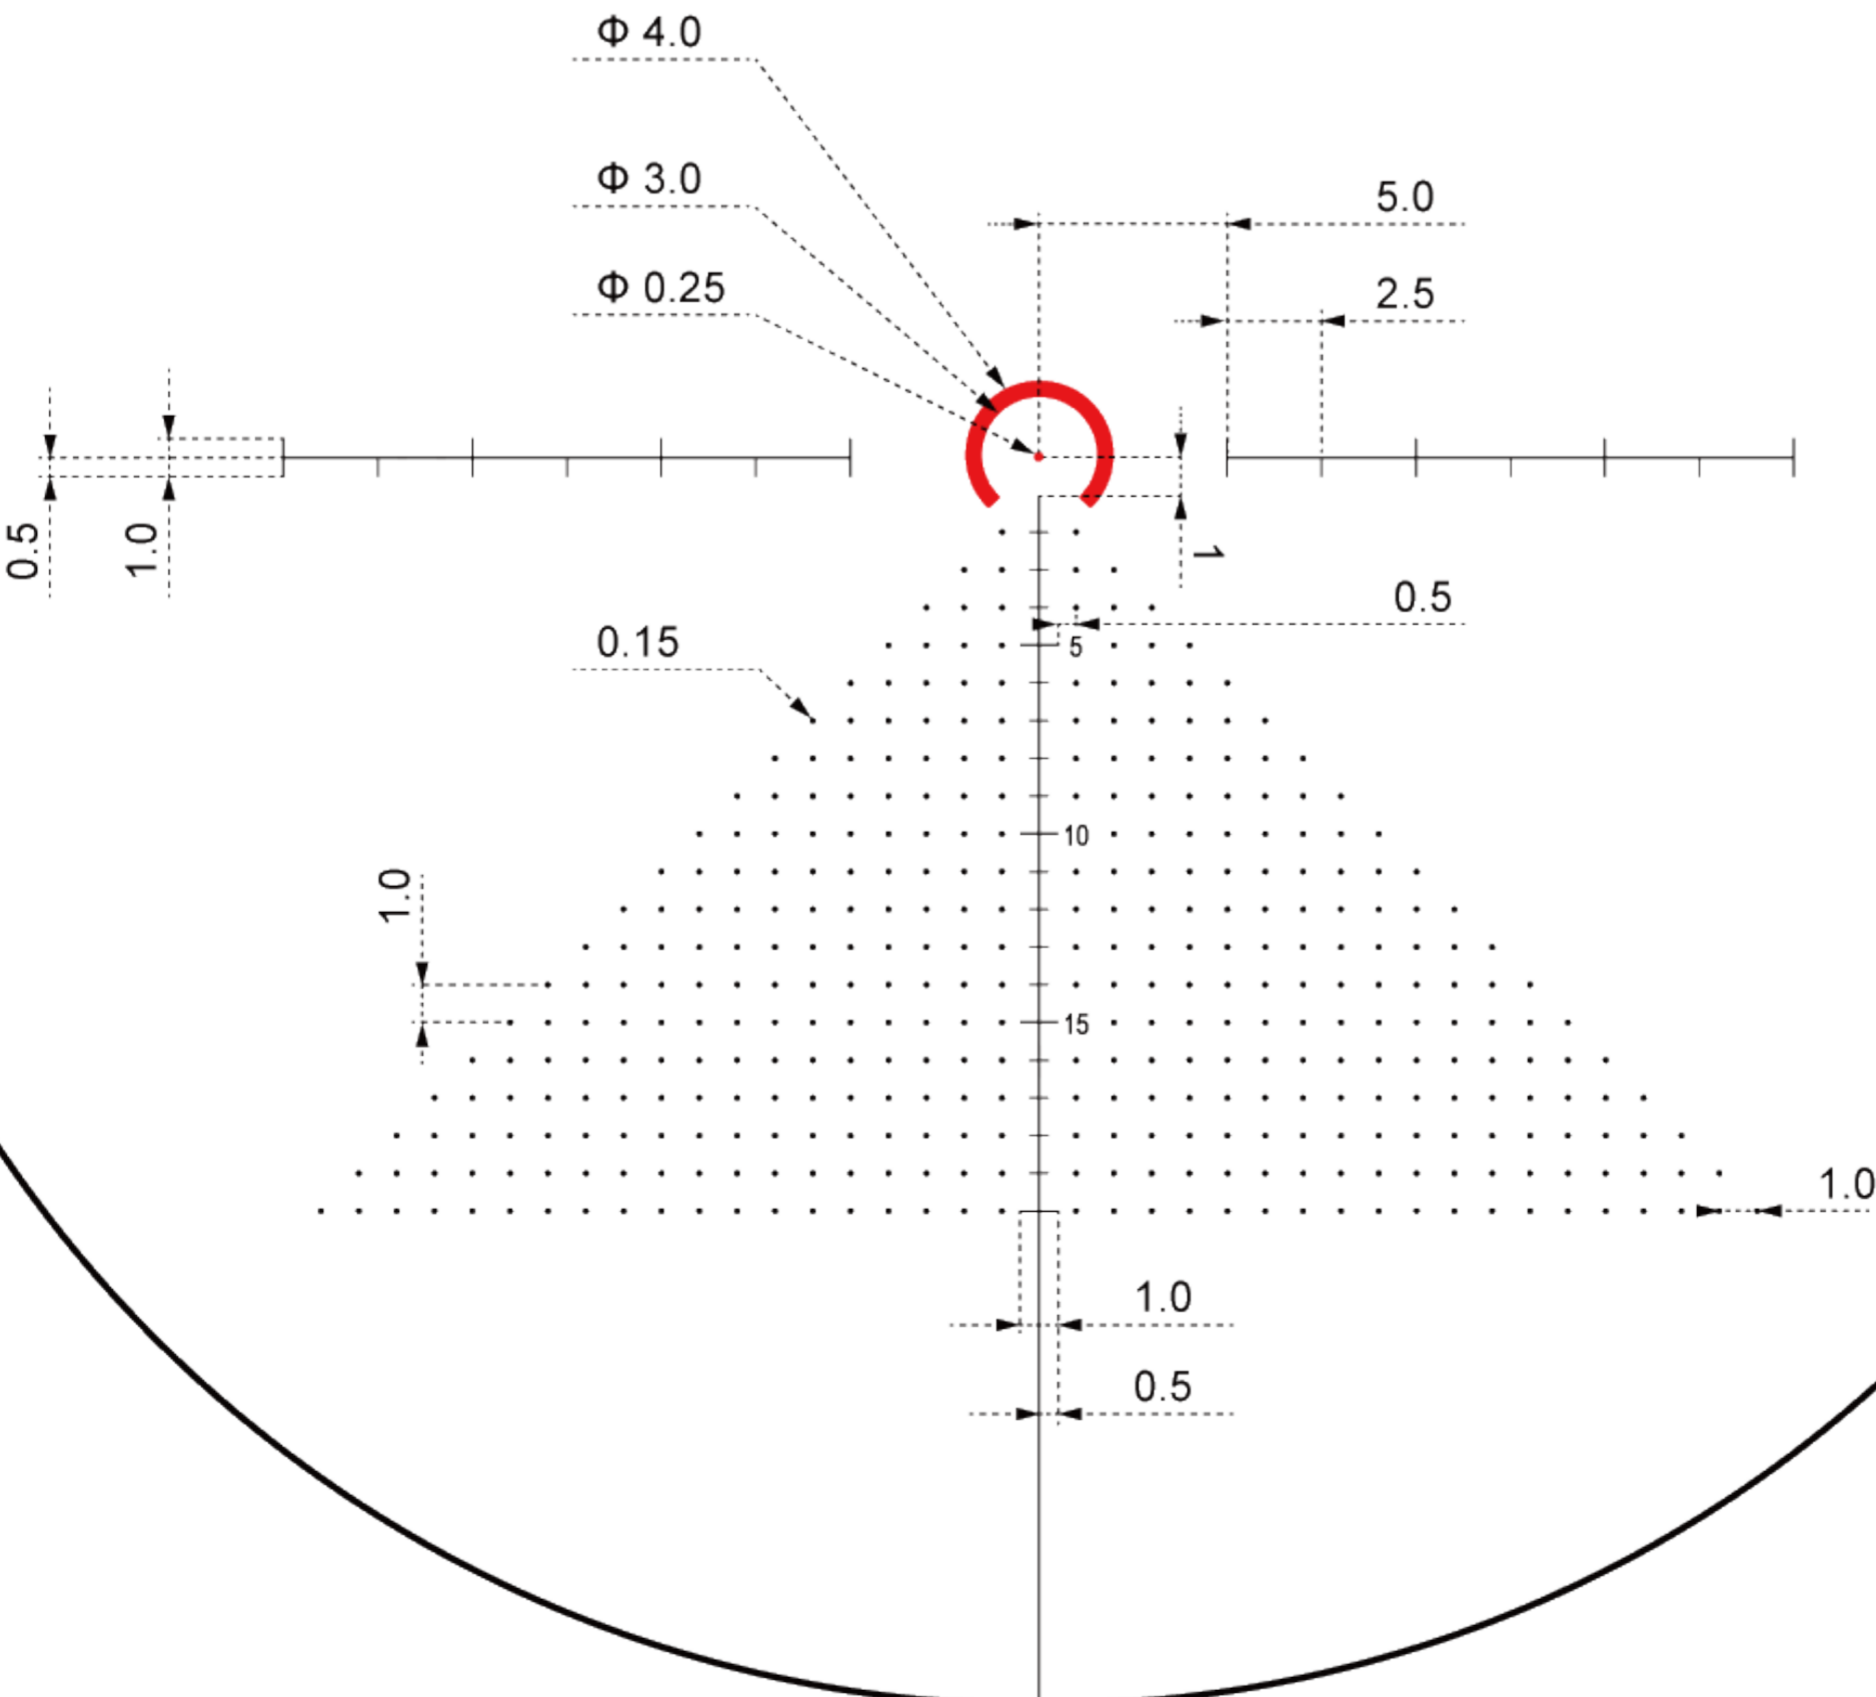

VI-CTSIX

Setting: 6x, MIL

VIS-F1

VMD-2

MDL wire

Setting: 10x, MIL
ALL thin line widths 0.05MIL

VIS-FMIL

VNM-1

Mil-dot

VCB-CDO

R14 Ranging

Duplex