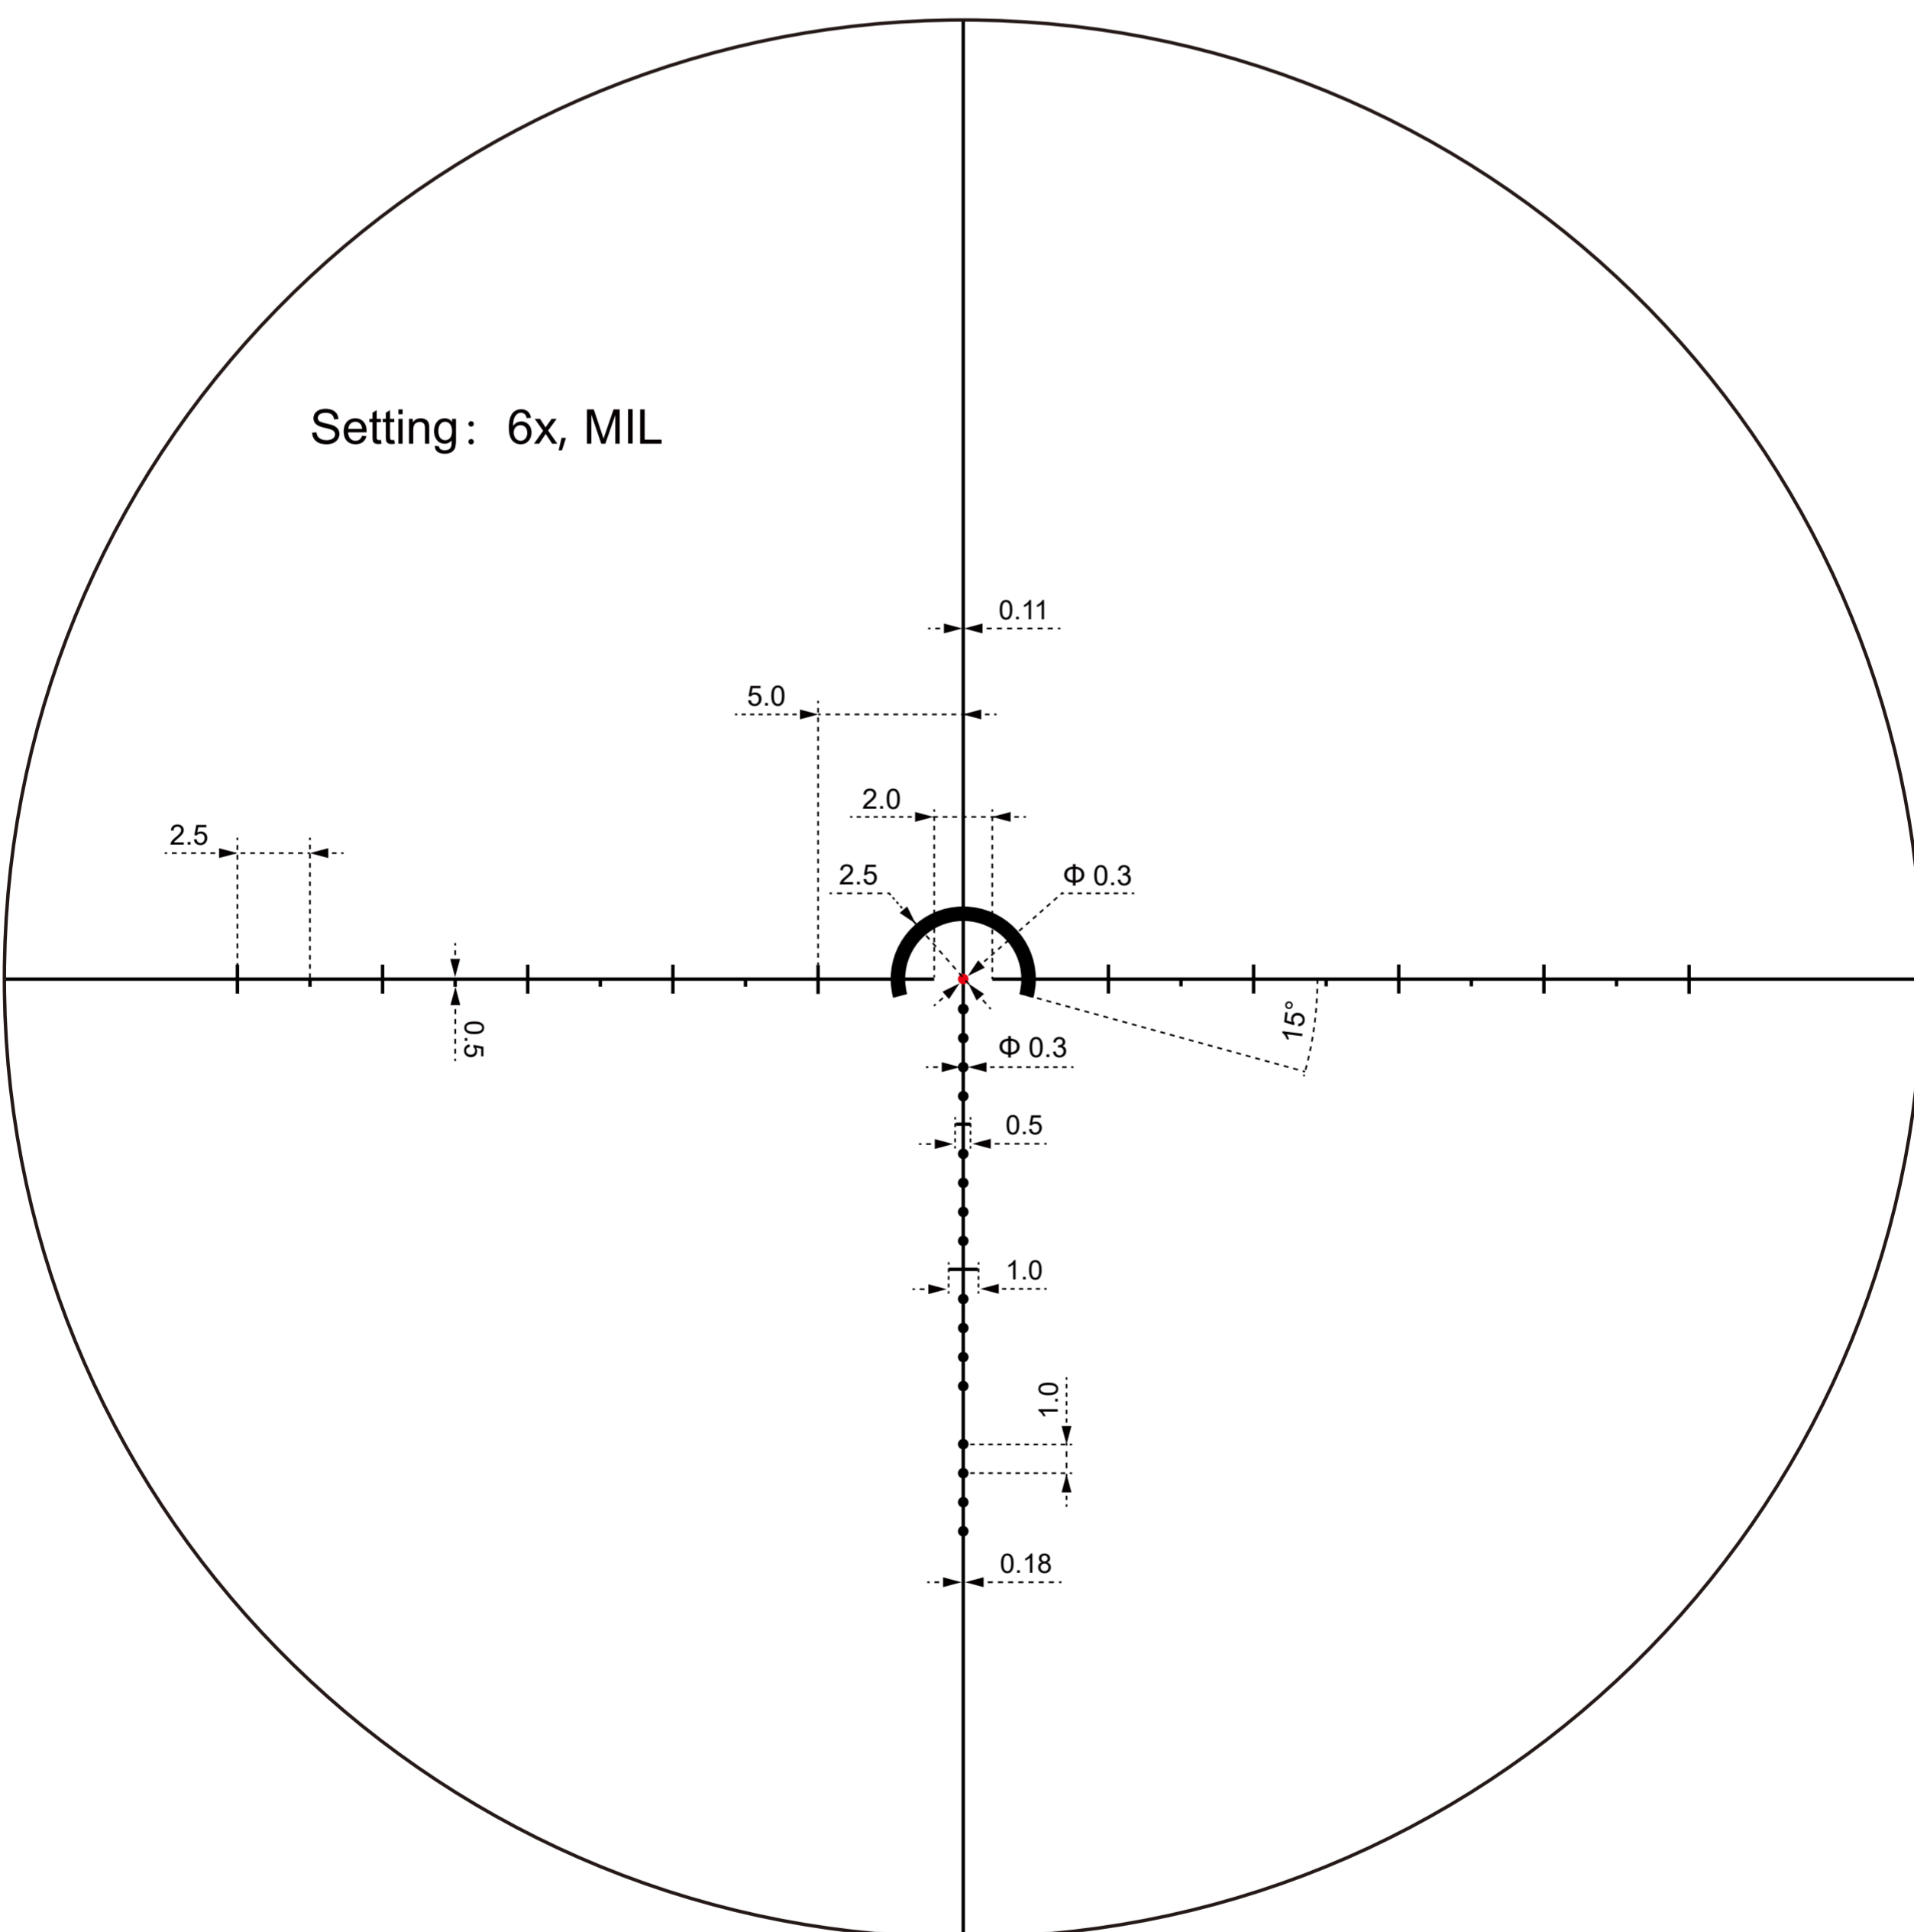

VI-CTSIX

Setting: 6x, MIL

VIS-F1

VMD-2

MDL wire

Setting: 10x, MIL
ALL thin line widths 0.05MIL

VIS-FMIL

VNM-1

Mil-dot

VCB-CDO

R14 Ranging

Duplex