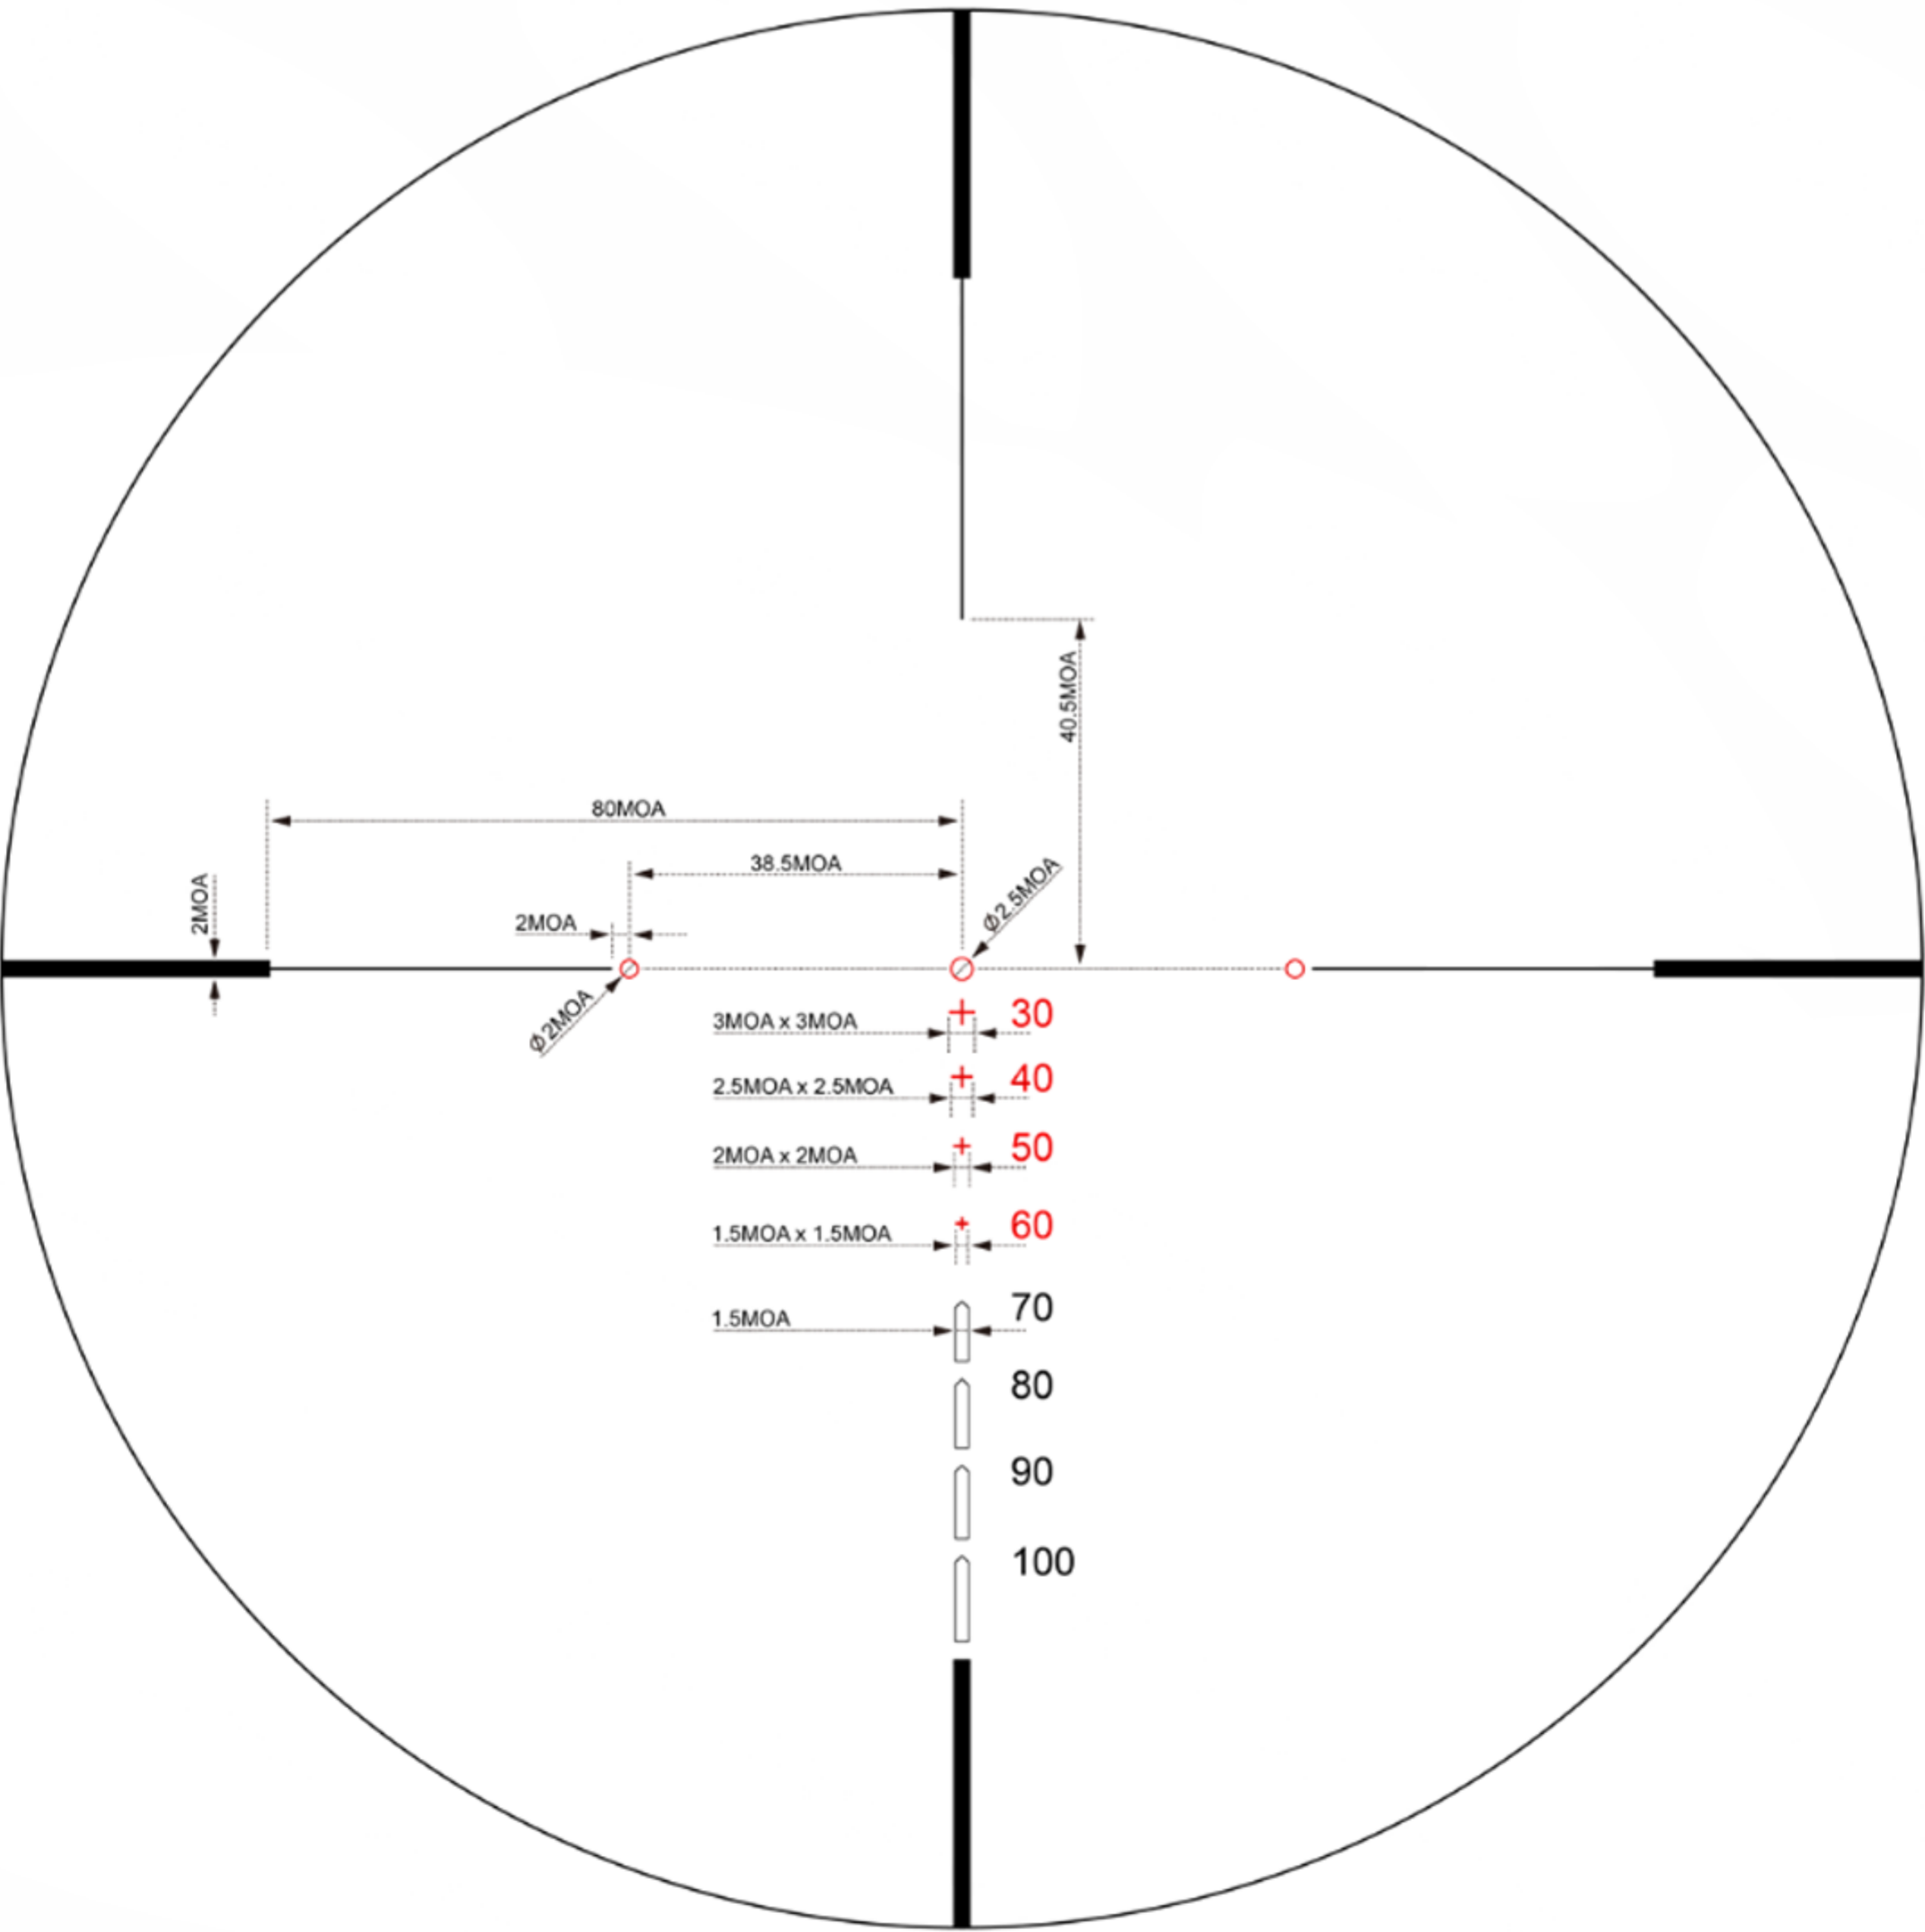

VI-CTSIX

Setting: 6x, MIL

VIS-F1

VMD-2

MDL wire

Setting: 10x, MIL
ALL thin line widths 0.05MIL

VIS-FMIL

VNM-1

Mil-dot

VCB-CDO

R14 Ranging

Duplex