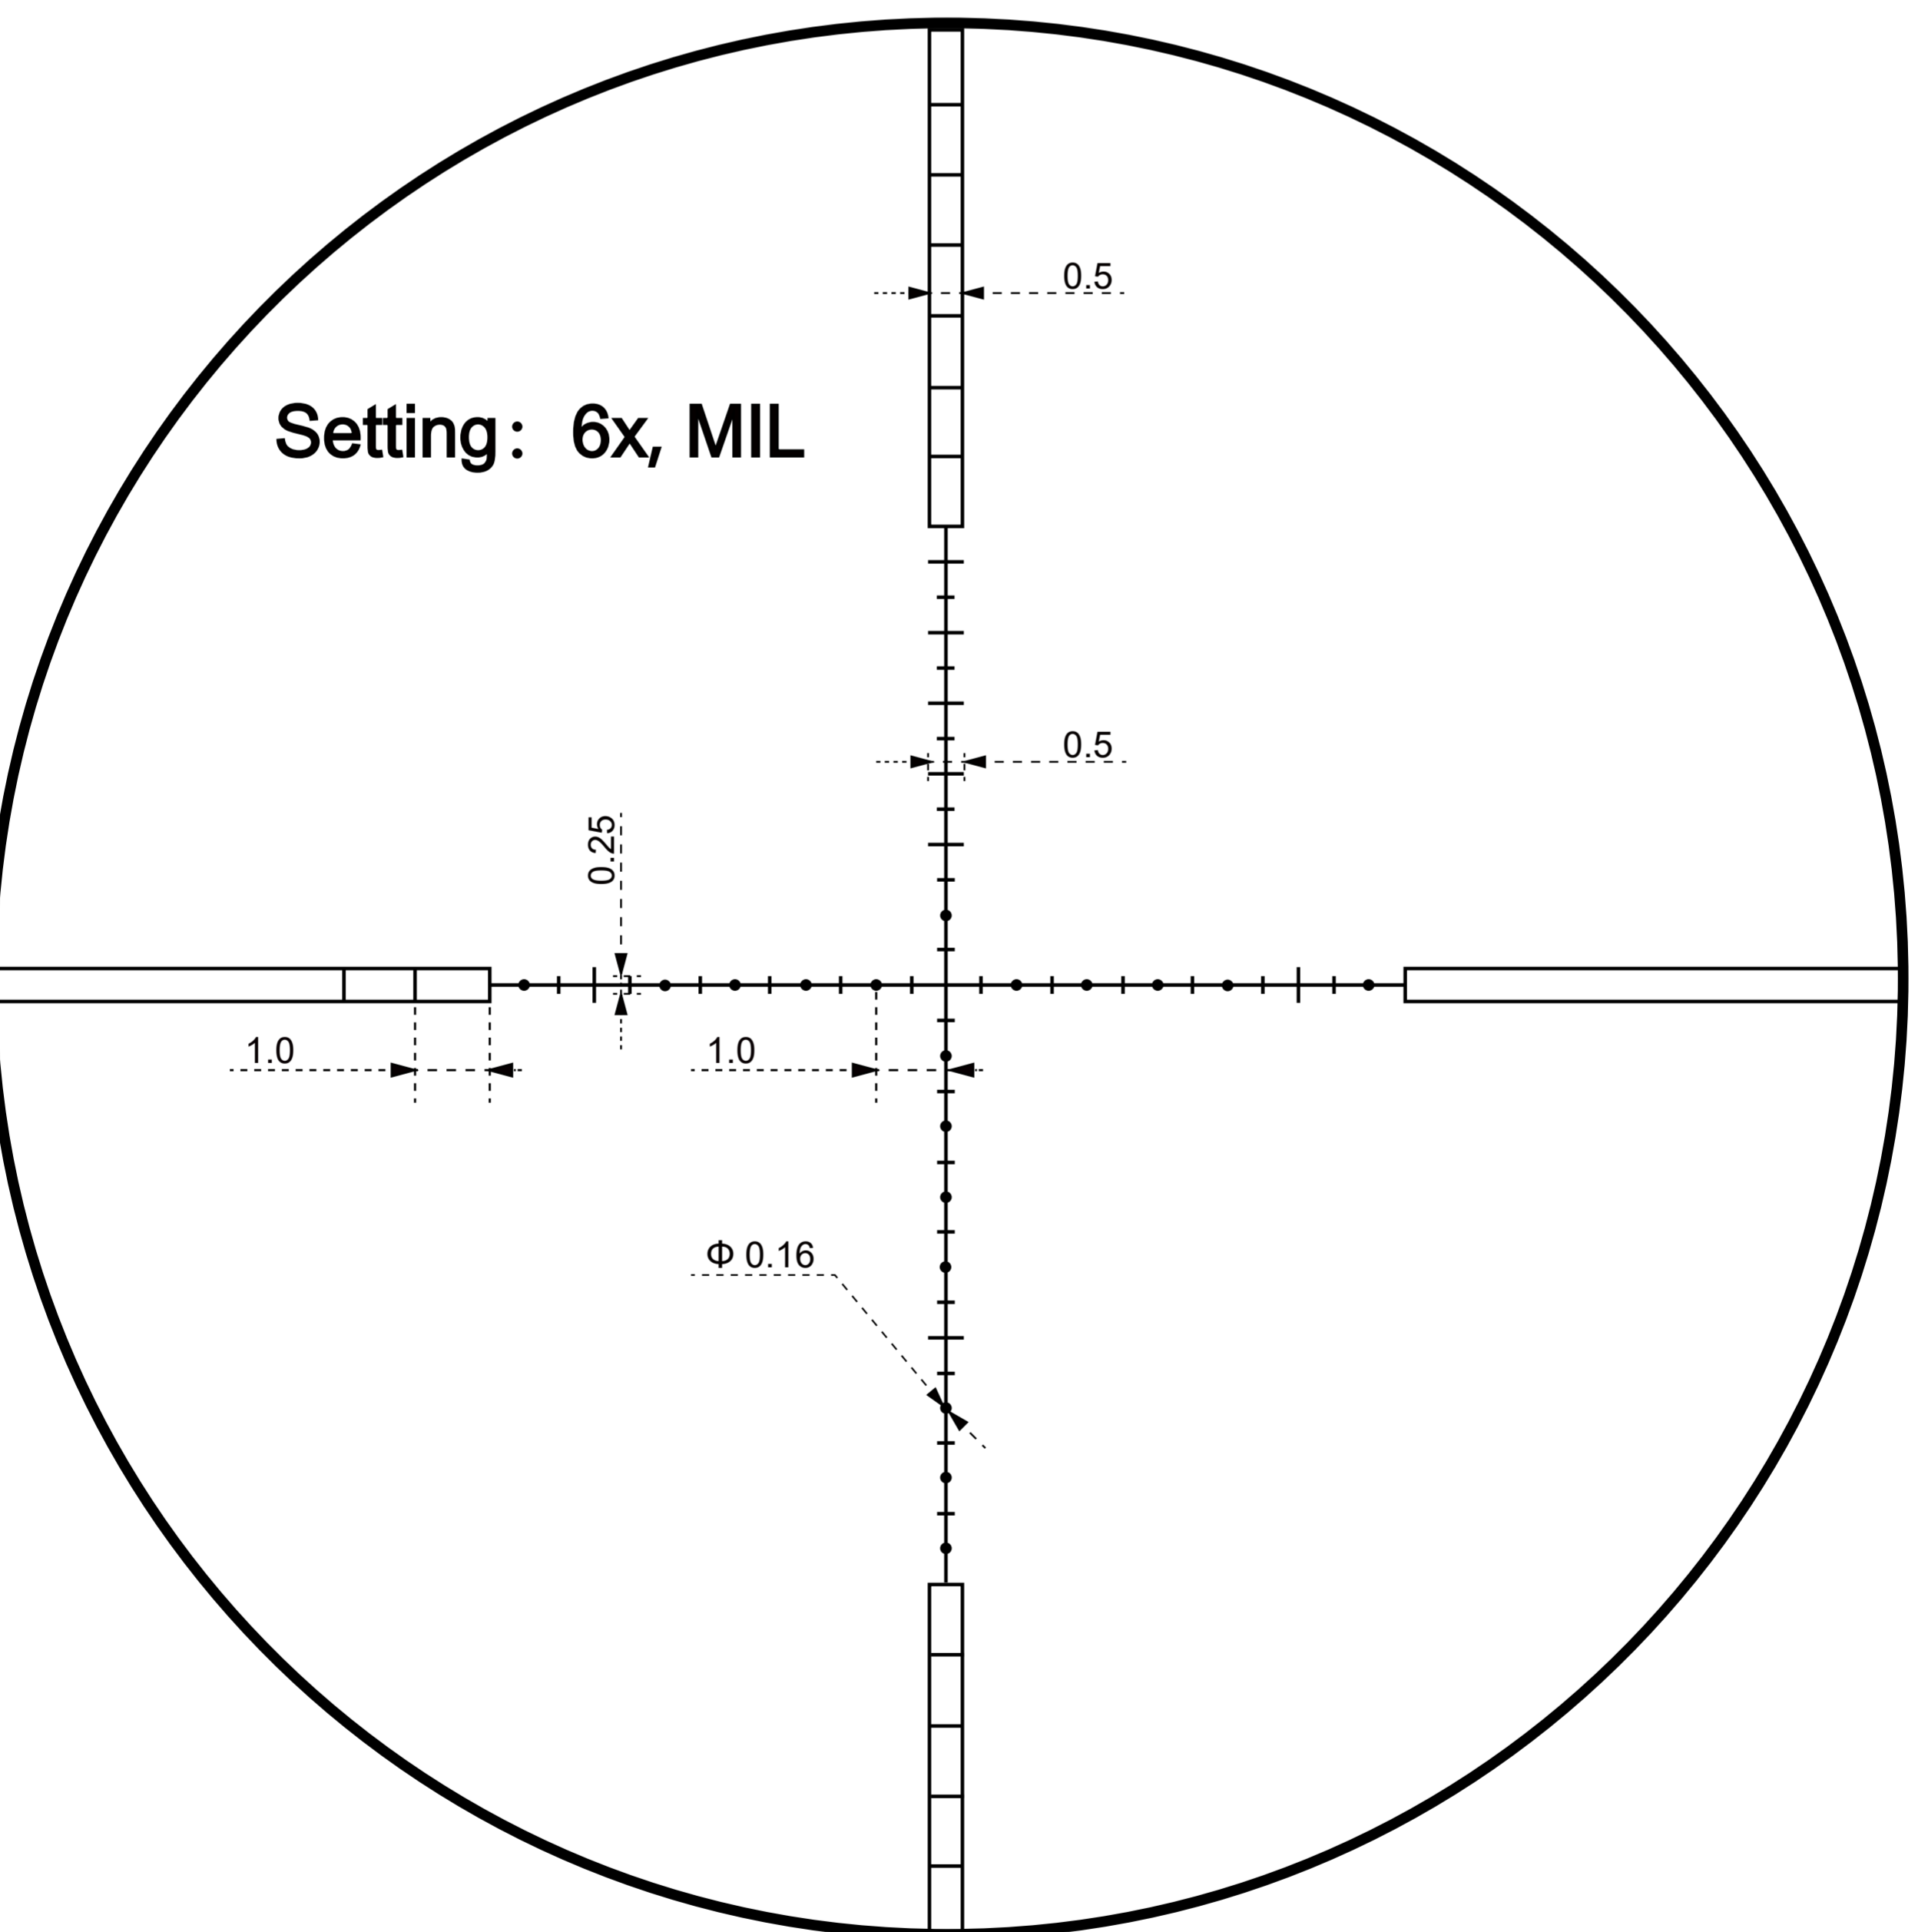

VI-CTSIX

Setting: 6x, MIL

VIS-F1

VMD-2

MDL wire

Setting: 10x, MIL
ALL thin line widths 0.05MIL

VIS-FMIL

VNM-1

Mil-dot

VCB-CDO

R14 Ranging

Duplex