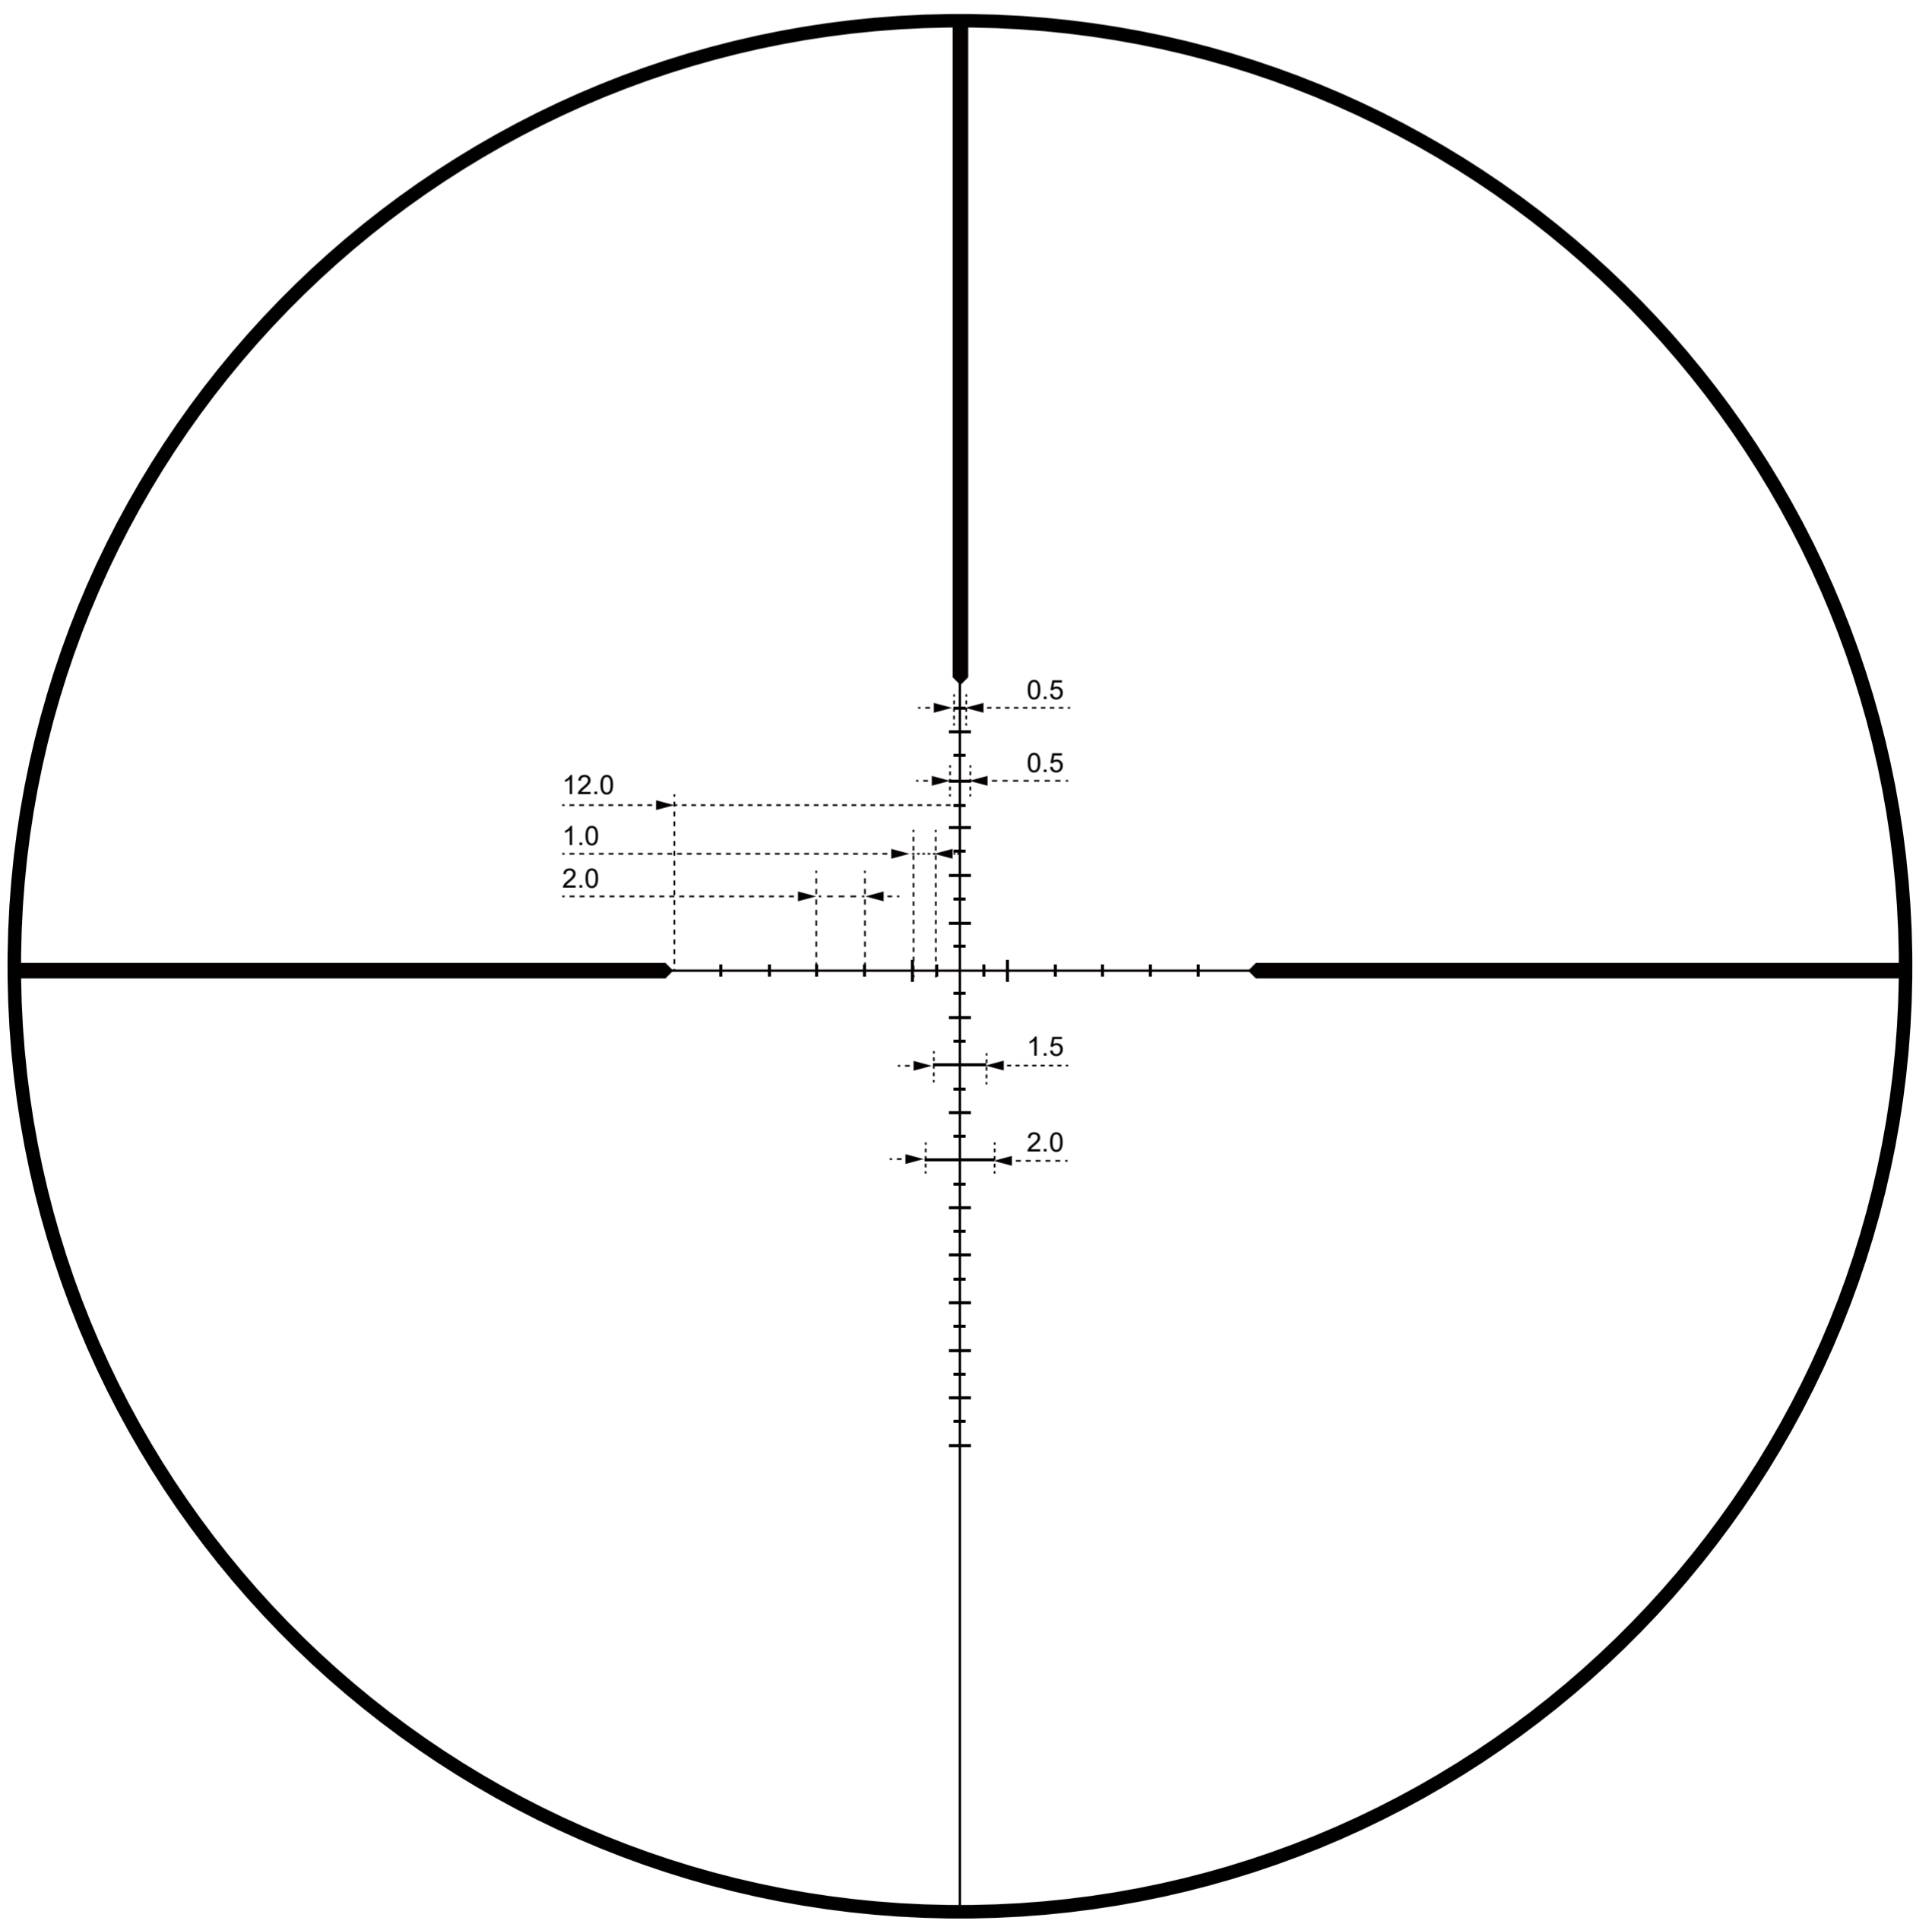

VI-CTSIX

Setting: 6x, MIL

VIS-F1

VMD-2

MDL wire

Setting: 10x, MIL
ALL thin line widths 0.05MIL

VIS-FMIL

VNM-1

Mil-dot

VCB-CDO

R14 Ranging

Duplex