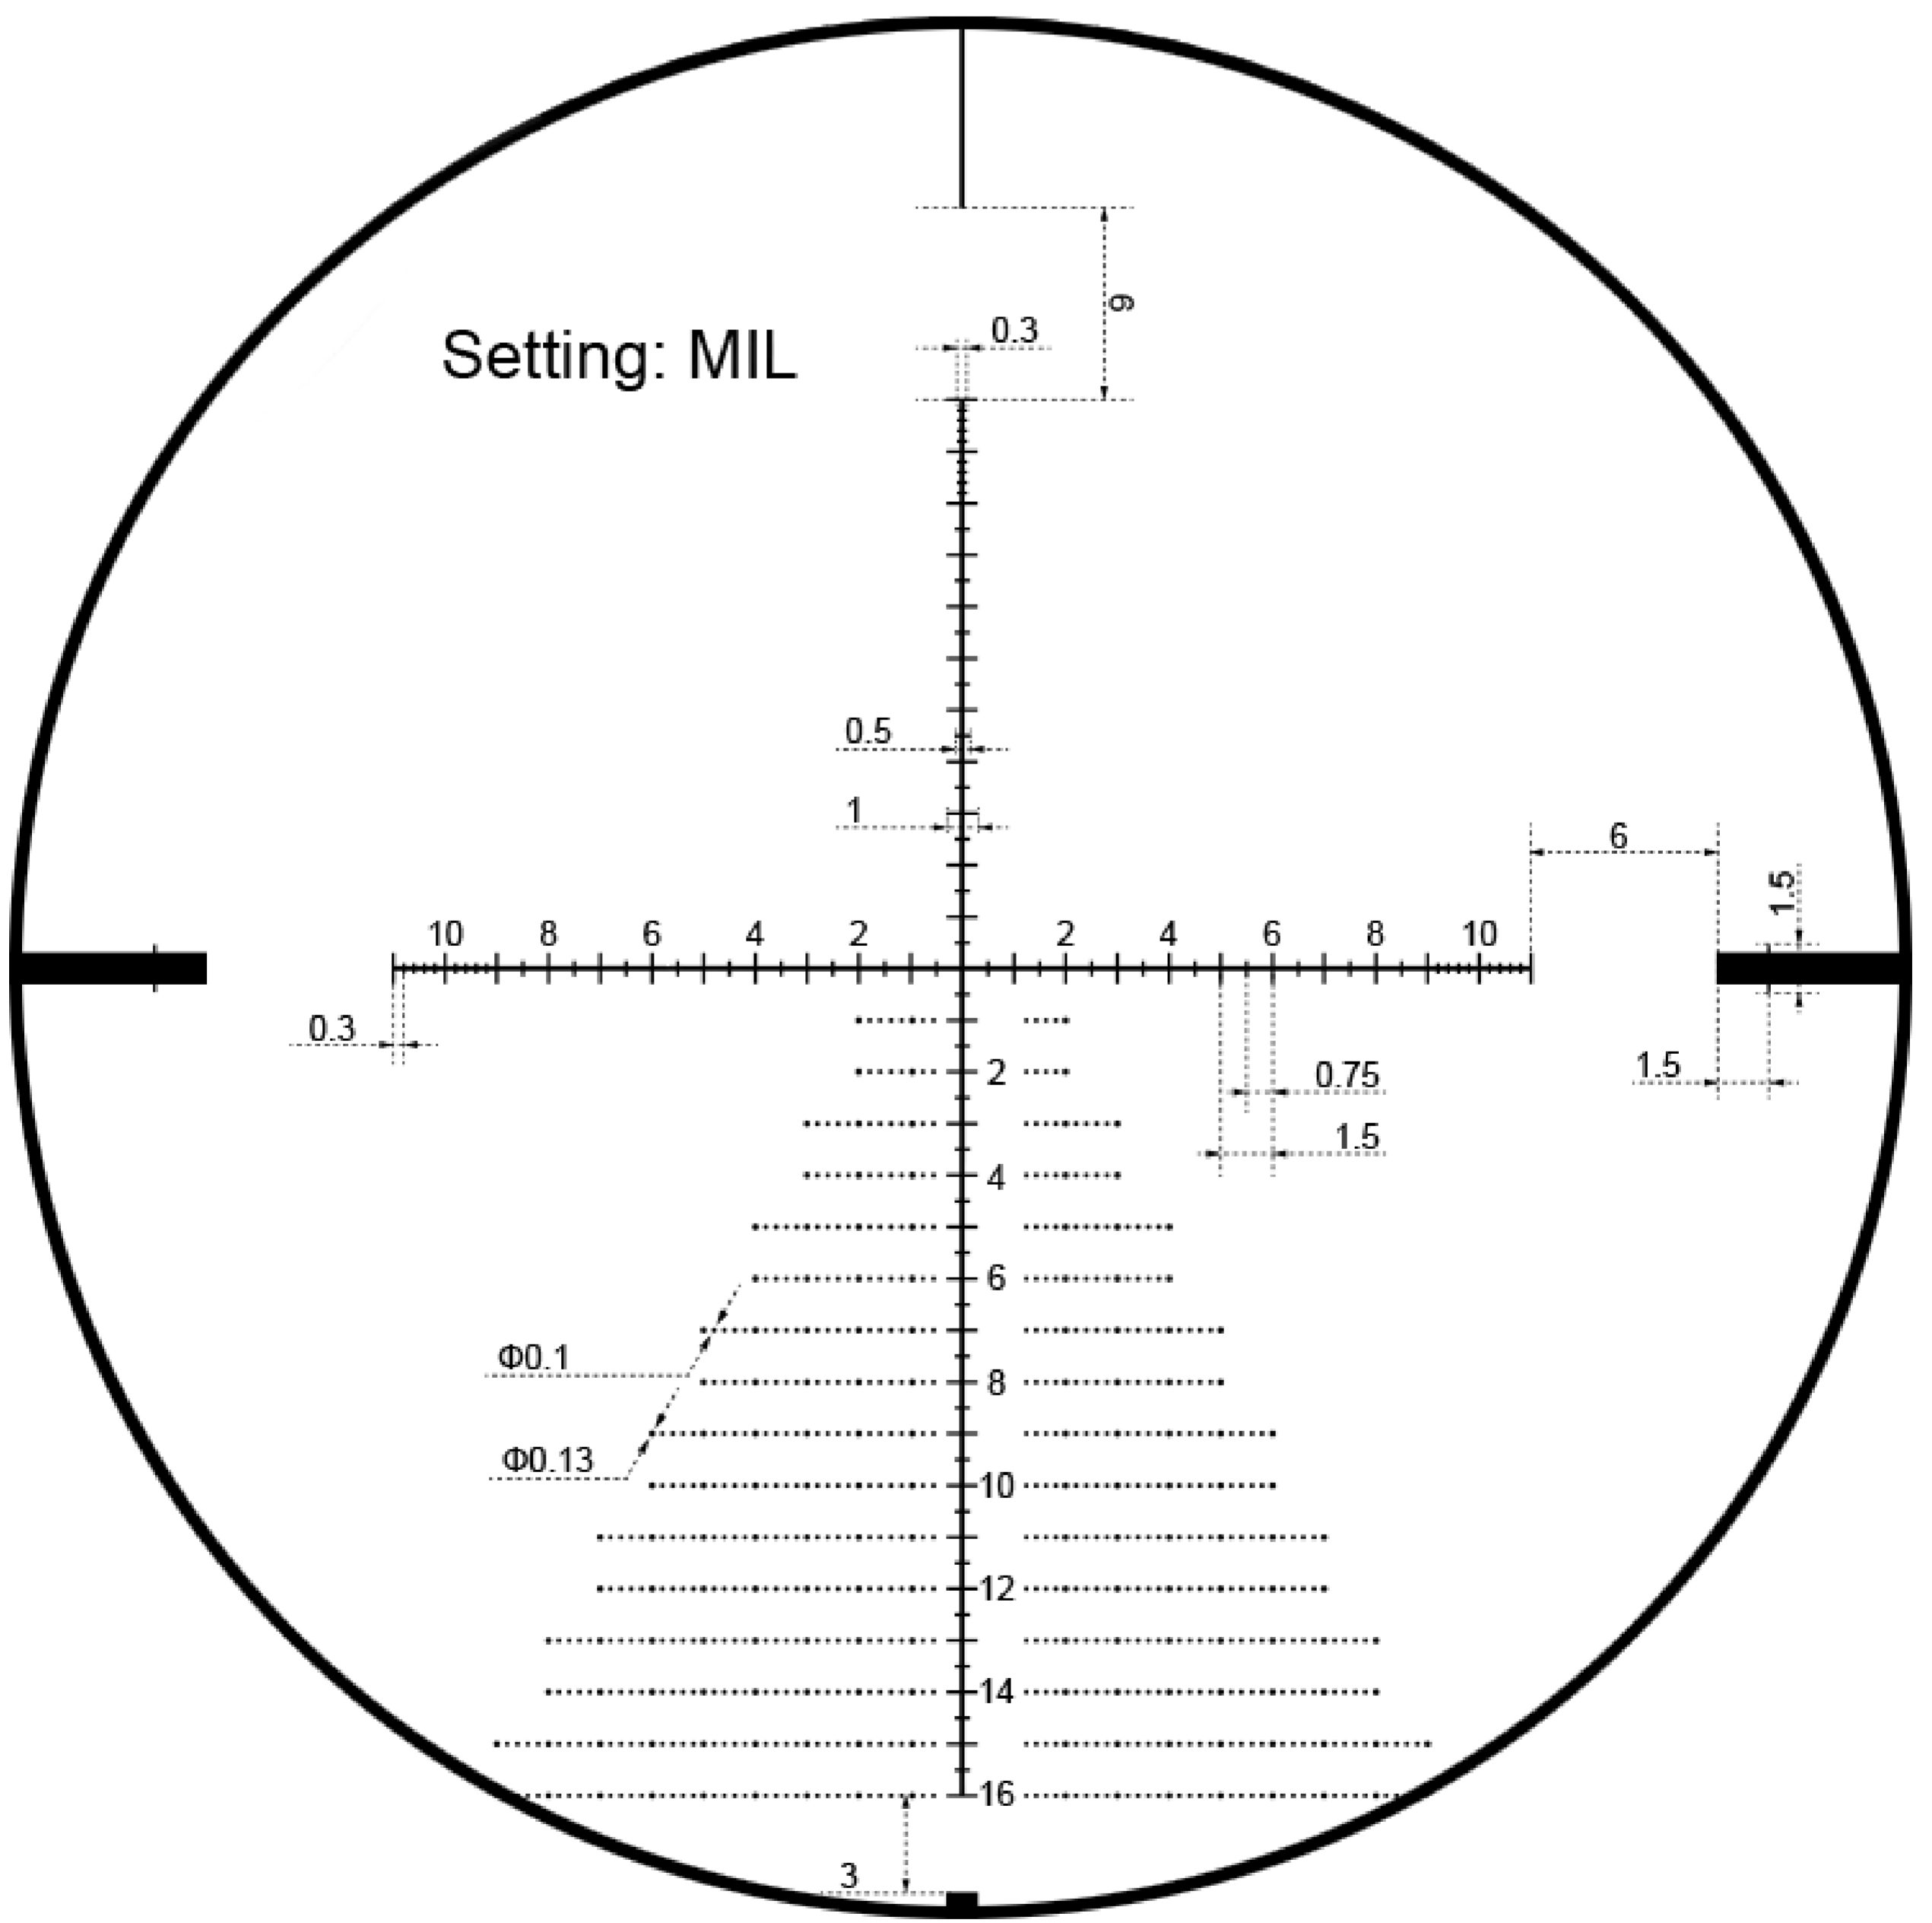

VI-CTSIX

Setting: 6x, MIL

VIS-F1

VMD-2

MDL wire

Setting: 10x, MIL
ALL thin line widths 0.05MIL

VIS-FMIL

VNM-1

Mil-dot

VCB-CDO

R14 Ranging

Duplex